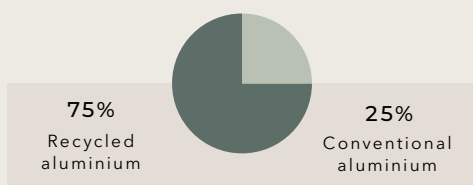

# AP 2005

AP 2005 is a stylish, curved profile, which has been one of our most popular tracks since it was designed in 1991. AP 2005 is a versatile track as it can be bent and milled and can support up to medium weight curtains. Choose from 14 collection colours with matching accessories. AP 2005 is made from min. 75% recycled post-consumer aluminium and extruded using only renewable energy, making it part of our SUSTAIN™ portfolio. Selected accessories available in 100% recycled nylon.

COLOURS

Powder coating and wet lacquering in all RAL and standard NCS colours is possible for an additional charge.

MATERIALS

This profile is made from min. 75% recycled post-consumer waste. By mixing recycled aluminium with a smaller part of primary aluminium, we preserve the aluminium's durability and flexibility.