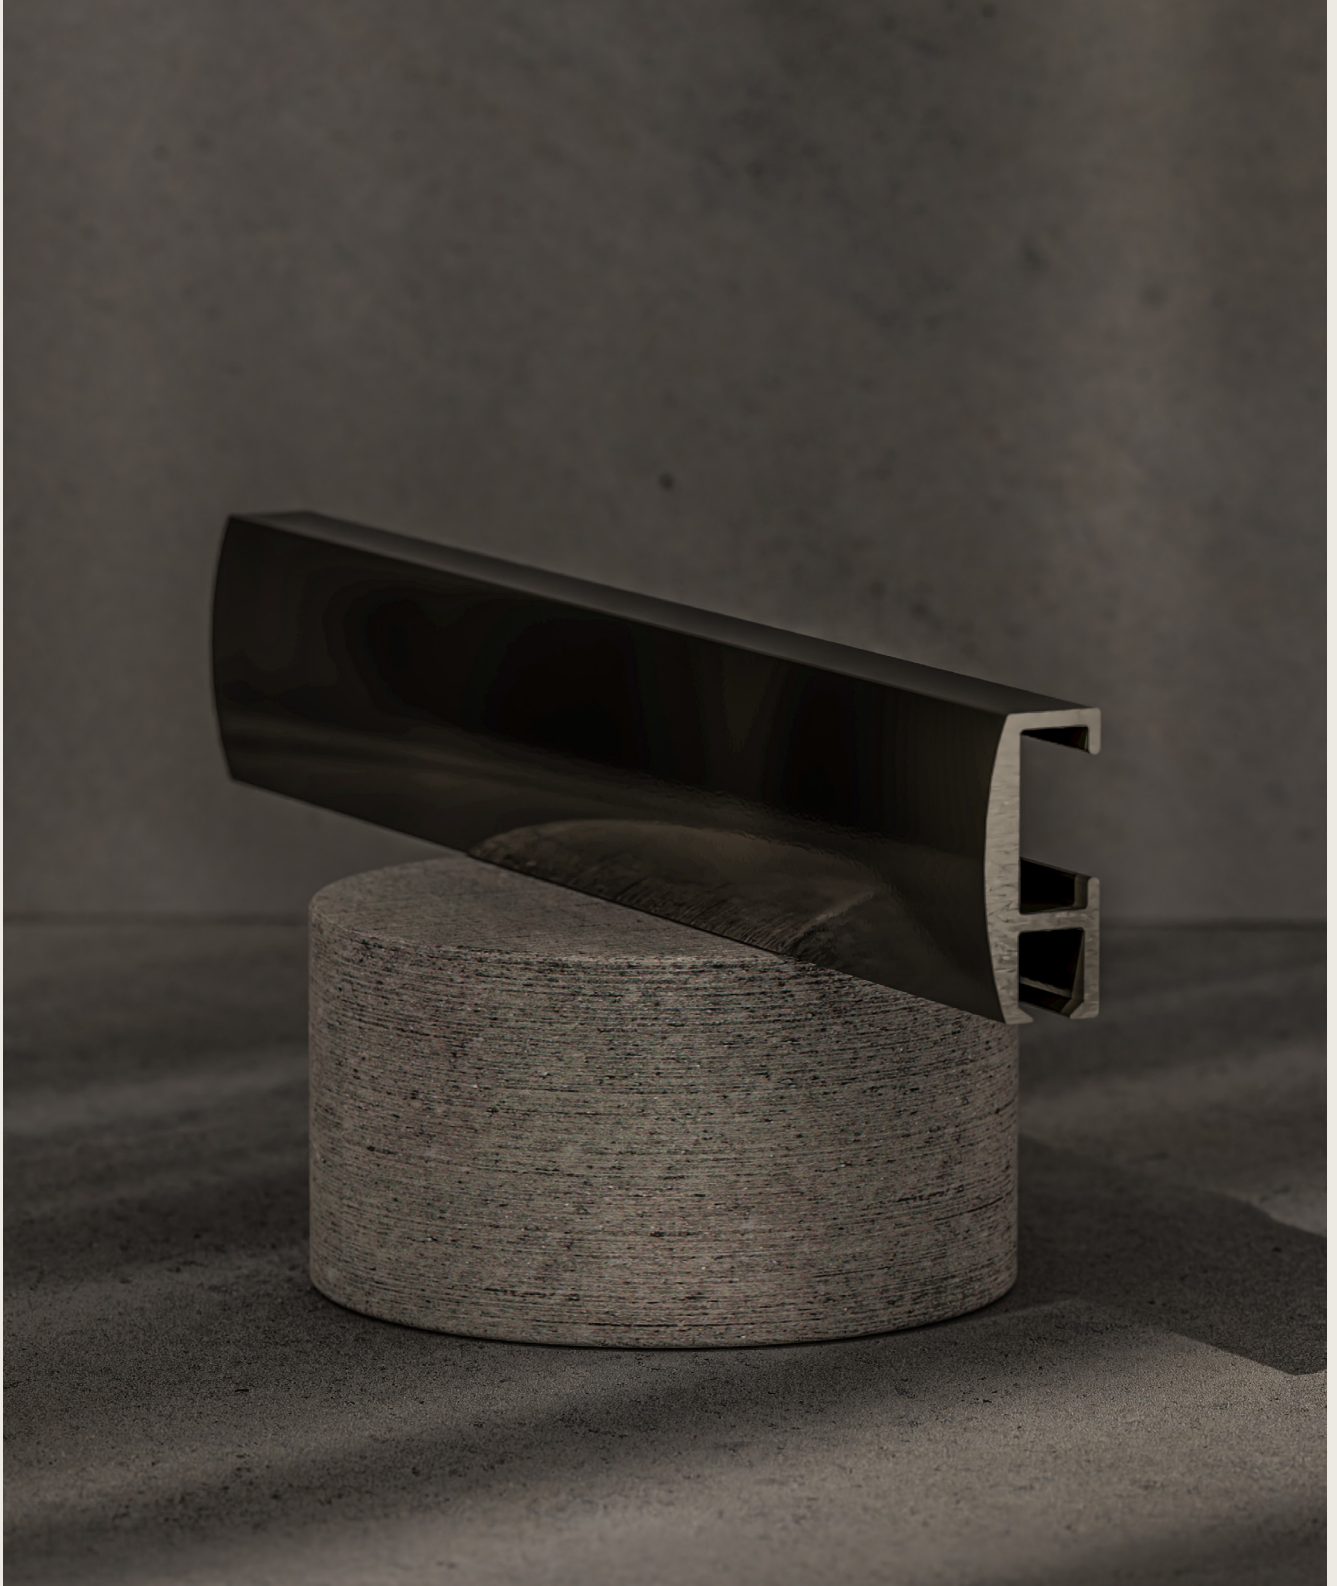

# AP 2005

AP 2005 is a stylish, curved profile, which has been one of our most popular tracks since it was designed in 1991. AP 2005 is a versatile track as it can be bent and milled and can support up to medium weight curtains. Choose from 14 collection colours with matching accessories. AP 2005 is made from min. 75% recycled post-consumer aluminium and extruded using only renewable energy, making it part of our SUSTAIN™ portfolio. Selected accessories available in 100% recycled nylon.