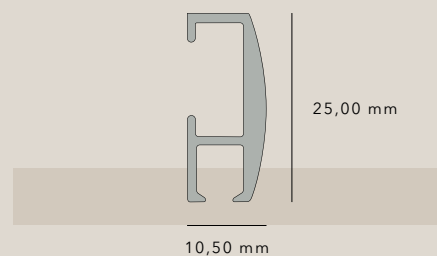

ORIGIN

RECOMMENDED USE

SPECIFICATIONS

- Materials:**  
Aluminium alloy 6060/T5-6
- Operation:**  
Hand drawn
- Ext. dimensions:**  
10,50 x 25,00 mm
- Track width:**  
4,0 mm
- Length:**  
6000 Mm
- Max. load:**  
Up to 13 kg (see sep. table)
- Bending radius:**  
Min. 10 (recommended)
- Environmental impact:**  
2,3 kg CO2e per kg (extrusion)

MAXIMUM LOAD

The recommended max. load depends on many factors. Please see our Max. Load table.

PROFILE

	DESCRIPTION	COLOUR
	<p><b>AP 2005S</b></p> <p>Narrow track profile 10,50 mm x 25,00 mm</p> <p>In lengths of 6 metres &amp; bulks of 60 metres</p>	<p>White Off white Sand Super Silver Silver metallic Brushed steel Anthracite Slate grey Black Gold metallic Antique brass Chocolate Green Leaf (limited edition) Coastal Blue (limited edition)</p>