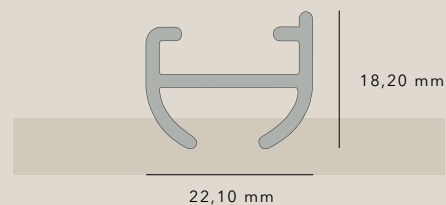

AP 0689

AP 0689 is the big brother of AP 0589, with which it shares its curved design. AP 0689 is mounted with a hidden twist bracket and works perfectly with our smooth 12 mm waveglider (art. 6035). Together, they create an aesthetic and silent solution for almost all types of curtains. AP 0689S is made from min. 75% recycled post-consumer aluminium and extruded using only renewable energy, making it part of our SUSTAIN™ portfolio.

RECOMMENDED USE

SPECIFICATIONS

- Material:** Aluminium alloy 6060/T5-6
- Operation:** Hand drawn
- External dimensions:** 22,10 mm x 18,20 mm
- Track width:** 6,0 mm
- Length:** 6000 mm
- Maximum load:** Up to 12,5 kg (see sep. table)
- Bending radius:** Min. 16 (recommended)
- Environmental impact:** 2,3 kg CO2e per kg (extrusion)
*SUSTAIN™ version

MAXIMUM LOAD

The recommended max. load depends on many factors. Please see our Max. Load table.

PROFILE

	DESCRIPTION	COLOUR
	<p>AP 0689S / AP 0689</p> <p>Wide track profile 22,10 mm x 18,20 mm</p> <p>In lengths of 6 metres & bulks of 60 or 180 metres</p>	<p>AP 0689S White Super Silver Black</p> <p>AP 0689 White Super Silver Black</p>

WAVE GLIDERS

14051	14058	1050224	
			
Wave glider with swivel head 6 cm distance	Wave glider with swivel head 8 cm distance	Low wave glider 8 cm distance	
White Length: 50 m	White Black Length: 50/100 m	White (1050224) Black (1050224 S) Length: 50 m	