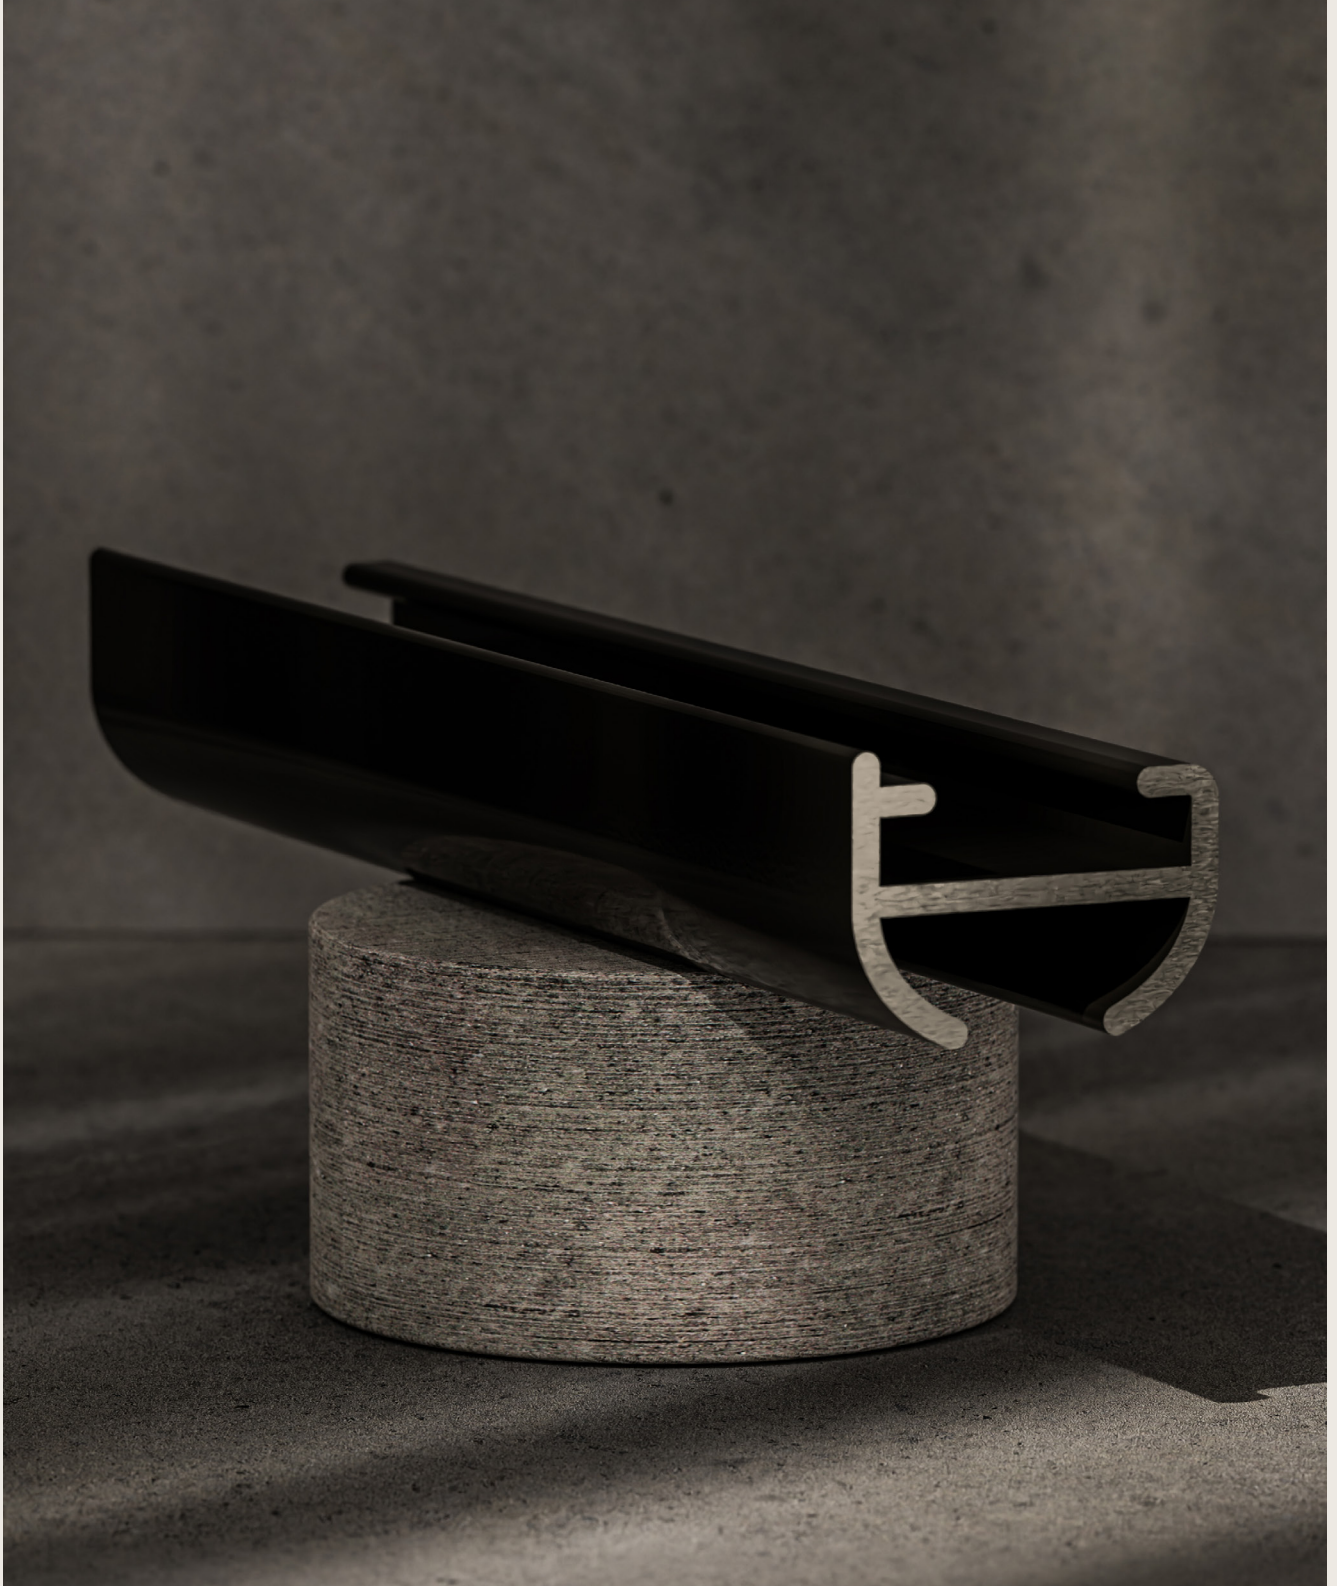

AP 0689

AP 0689 is the big brother of AP 0589, with which it shares its curved design. AP 0689 is mounted with a hidden twist bracket and works perfectly with our smooth 12 mm waveglider (art. 6035). Together, they create an aesthetic and silent solution for almost all types of curtains. AP 0689S is made from min. 75% recycled post-consumer aluminium and extruded using only renewable energy, making it part of our SUSTAIN™ portfolio.

COLOURS

Powder coating and wet lacquering in all RAL and standard NCS colours is possible for an additional charge.

ORIGIN & MATERIALS

OR

We offer our AP 0689 in two versions. A conventional version extruded from virgin material or a recycled SUSTAIN™ version ("S") extruded from min. 75% post-consumer aluminium. Please inquire about available combinations.

MAXIMUM LOAD

The recommended max. load depends on many factors. Please see our Max. Load table.

PROFILE

	DESCRIPTION	COLOUR
	<p>AP 0689S / AP 0689</p> <p>Wide track profile 22,10 mm x 18,20 mm</p> <p>In lengths of 6 metres & bulks of 60 or 180 metres</p>	<p>AP 0689S White Super Silver Black</p> <p>AP 0689 White Super Silver Black</p>