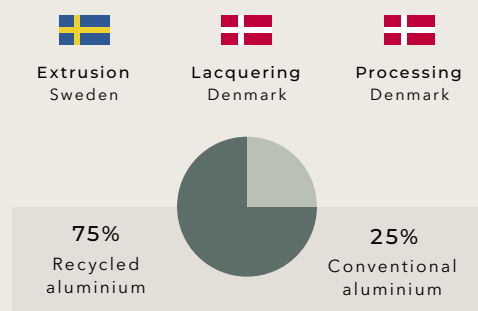

AP 0689

AP 0689 is the big brother of AP 0589, with which it shares its curved design. AP 0689 is mounted with a hidden twist bracket and works perfectly with our smooth 12 mm waveglider (art. 6035). Together, they create an aesthetic and silent solution for almost all types of curtains. AP 0689S is made from min. 75% recycled post-consumer aluminium and extruded using only renewable energy, making it part of our SUSTAIN™ portfolio.

COLOURS

Powder coating and wet lacquering in all RAL and standard NCS colours is possible for an additional charge.

ORIGIN & MATERIALS

OR

We offer our AP 0689 in two versions. A conventional version extruded from virgin material or a recycled SUSTAIN™ version ("S") extruded from min. 75% post-consumer aluminium. Please inquire about available combinations.