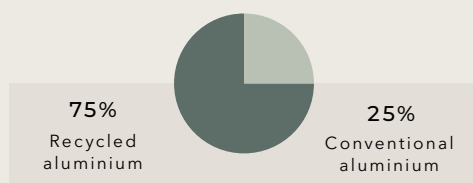

AP 1005

AP 1005 is a discreet, curved track for light curtains. The profile's small size makes it popular for e.g. inner, base layer curtains. AP 1005 is made from min. 75% recycled post-consumer aluminium and extruded using only renewable energy, making it part of our SUSTAIN™ portfolio.

COLOURS

White

Off white

Powder coating and wet lacquering in all RAL and standard NCS colours is possible for an additional charge.

MATERIALS

This profile is made from min. 75% recycled post-consumer waste. By mixing recycled aluminium with a smaller part of primary aluminium, we preserve the aluminium's durability and flexibility.