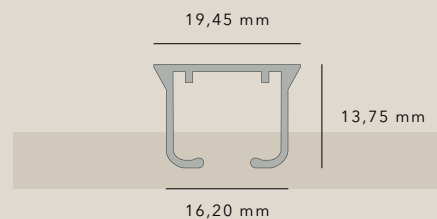

RECOMMENDED USE

SPECIFICATIONS

**Material:**  
Aluminium alloy 6060/T5-6

**Operation:**  
Hand drawn

**External dimensions:**  
19,45 mm x 13,75 mm

**Track width:**  
6,0 mm

**Length:**  
6000 mm

**Maximum load:**  
Up to 15 kg (see sep. table)

**Bending radius:**  
Min. 10 (recommended)

**Environmental impact:**  
2,3 kg CO2e per kg (extrusion)  
\*SUSTAIN™ version

MAXIMUM LOAD

The recommended max. load depends on many factors. Please see our Max. Load table.

PROFILE

	DESCRIPTION	COLOUR
	<p>AP 1100S / AP 1100 / 1121</p> <p>Wide track profile 19,45 x 13,75 mm</p> <p>In lengths of 6 metres &amp; bulks of 180 metres</p> <p>AP 1121 has pre-drilled holes every 50 cm for mounting directly into the ceiling</p>	<p>AP 1100S White Super Silver Black Dutch White Comice Avalon</p> <p>AP 1100 White Super Silver Black</p> <p>AP 1121 White Black</p>

WAVE GLIDERS

6035	6037	14051	14058
			
Wave roller glider 12 mm wheel, metal eyelet 8 cm distance	Wave roller glider 10 mm wheel, metal eyelet 6 cm distance	Wave glider with swivel head 6 cm distance	Wave glider with swivel head 8 cm distance
White  Length: 40 m	White  Length: 30 m	White  Length: 50 m	White Black  Length: 50/100 m