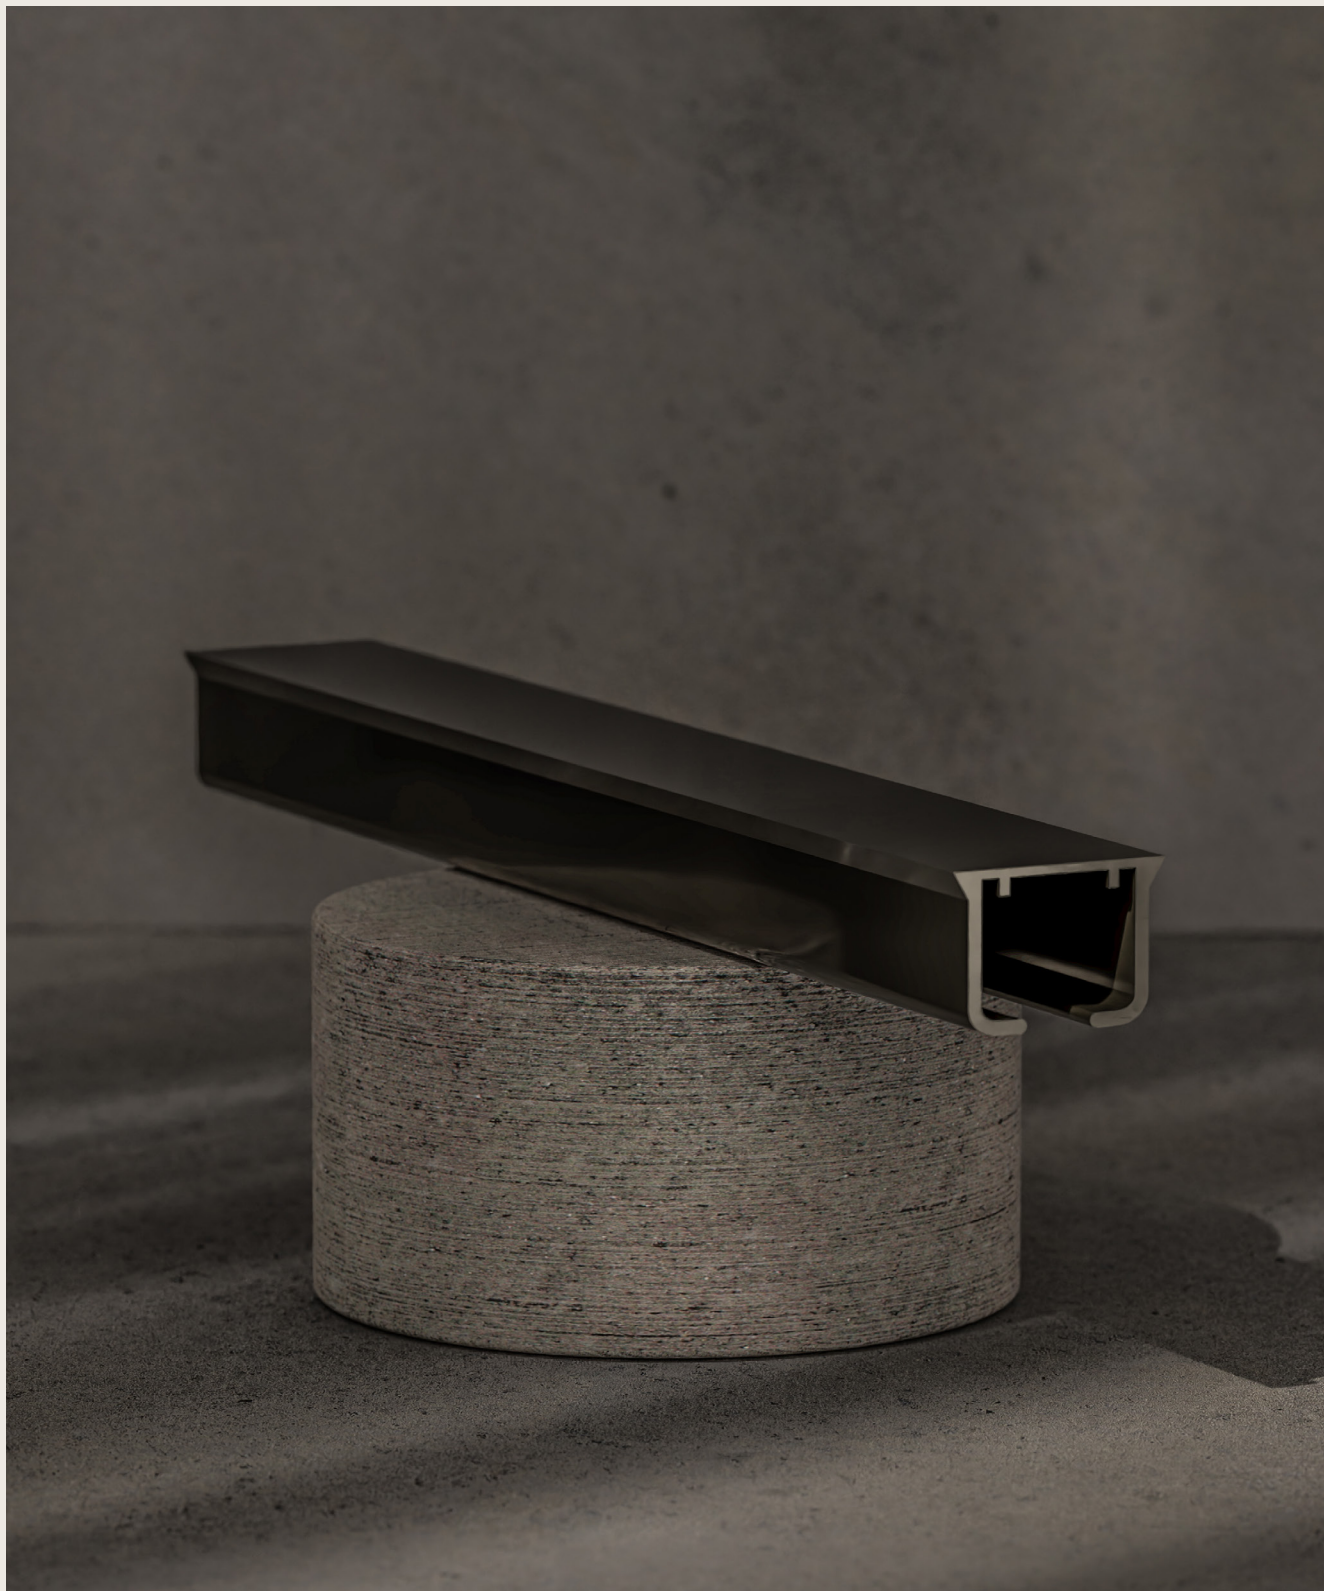

AP 1100 / 1121

AP 1100 is our smallest curtain track for medium-weight curtains. The profile's architectonic look and strong "wings" make it ideal for professional projects. The AP 1121 profile is identical to the AP 1100, but comes with pre-drilled holes for direct mounting without the use of brackets. AP 1100S is made from min. 75% recycled post-consumer aluminium and extruded using only renewable energy, making it part of our SUSTAIN™ portfolio.

COLOURS

Powder coating and wet lacquering in all RAL and standard NCS colours is possible for an additional charge.

ORIGIN & MATERIALS

OR

We offer our AP 1100 in two versions. A conventional version extruded from virgin material or a recycled SUSTAIN™ version ("S") extruded from min. 75% recycled post-consumer aluminium. Please inquire about available combinations. Please note that AP 1121 still is produced in conventional aluminium in all colours.

PROFILE

	DESCRIPTION	COLOUR
	<p>AP 1100S / AP 1100 / 1121</p> <p>Wide track profile 19,45 x 13,75 mm</p> <p>In lengths of 6 metres &amp; bulks of 180 metres</p> <p>AP 1121 has pre-drilled holes every 50 cm for mounting directly into the ceiling</p>	<p>AP 1100S White Super Silver Black Dutch White Comice Avalon</p> <p>AP 1100 White Super Silver Black</p> <p>AP 1121 White Black</p>