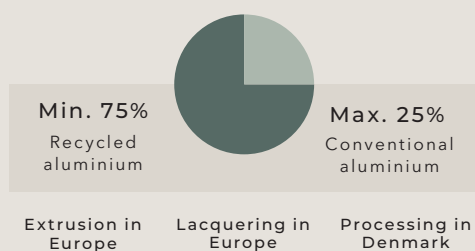

AP 1100 / 1121

Stilling

AP 1100 is our smallest curtain track for medium-weight curtains. The profile's architectonic look and strong "wings" make it ideal for professional projects. The AP 1121\* profile is identical to the AP 1100, but comes with pre-drilled holes for direct mounting without the use of brackets. AP 1100 is made from min. 75% recycled post-consumer aluminium and extruded using only renewable energy, making it part of our SUSTAIN™ portfolio.

## COLOURS

Powder coating and wet lacquering in all RAL and standard NCS colours is possible for an additional charge.

## ORIGIN & MATERIALS

Scan for more info about SUSTAIN™

\*Please note that AP 1121 only comes in the colours white and black and that it is still produced in conventional aluminium.