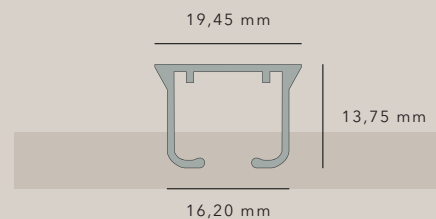

RECOMMENDED USE