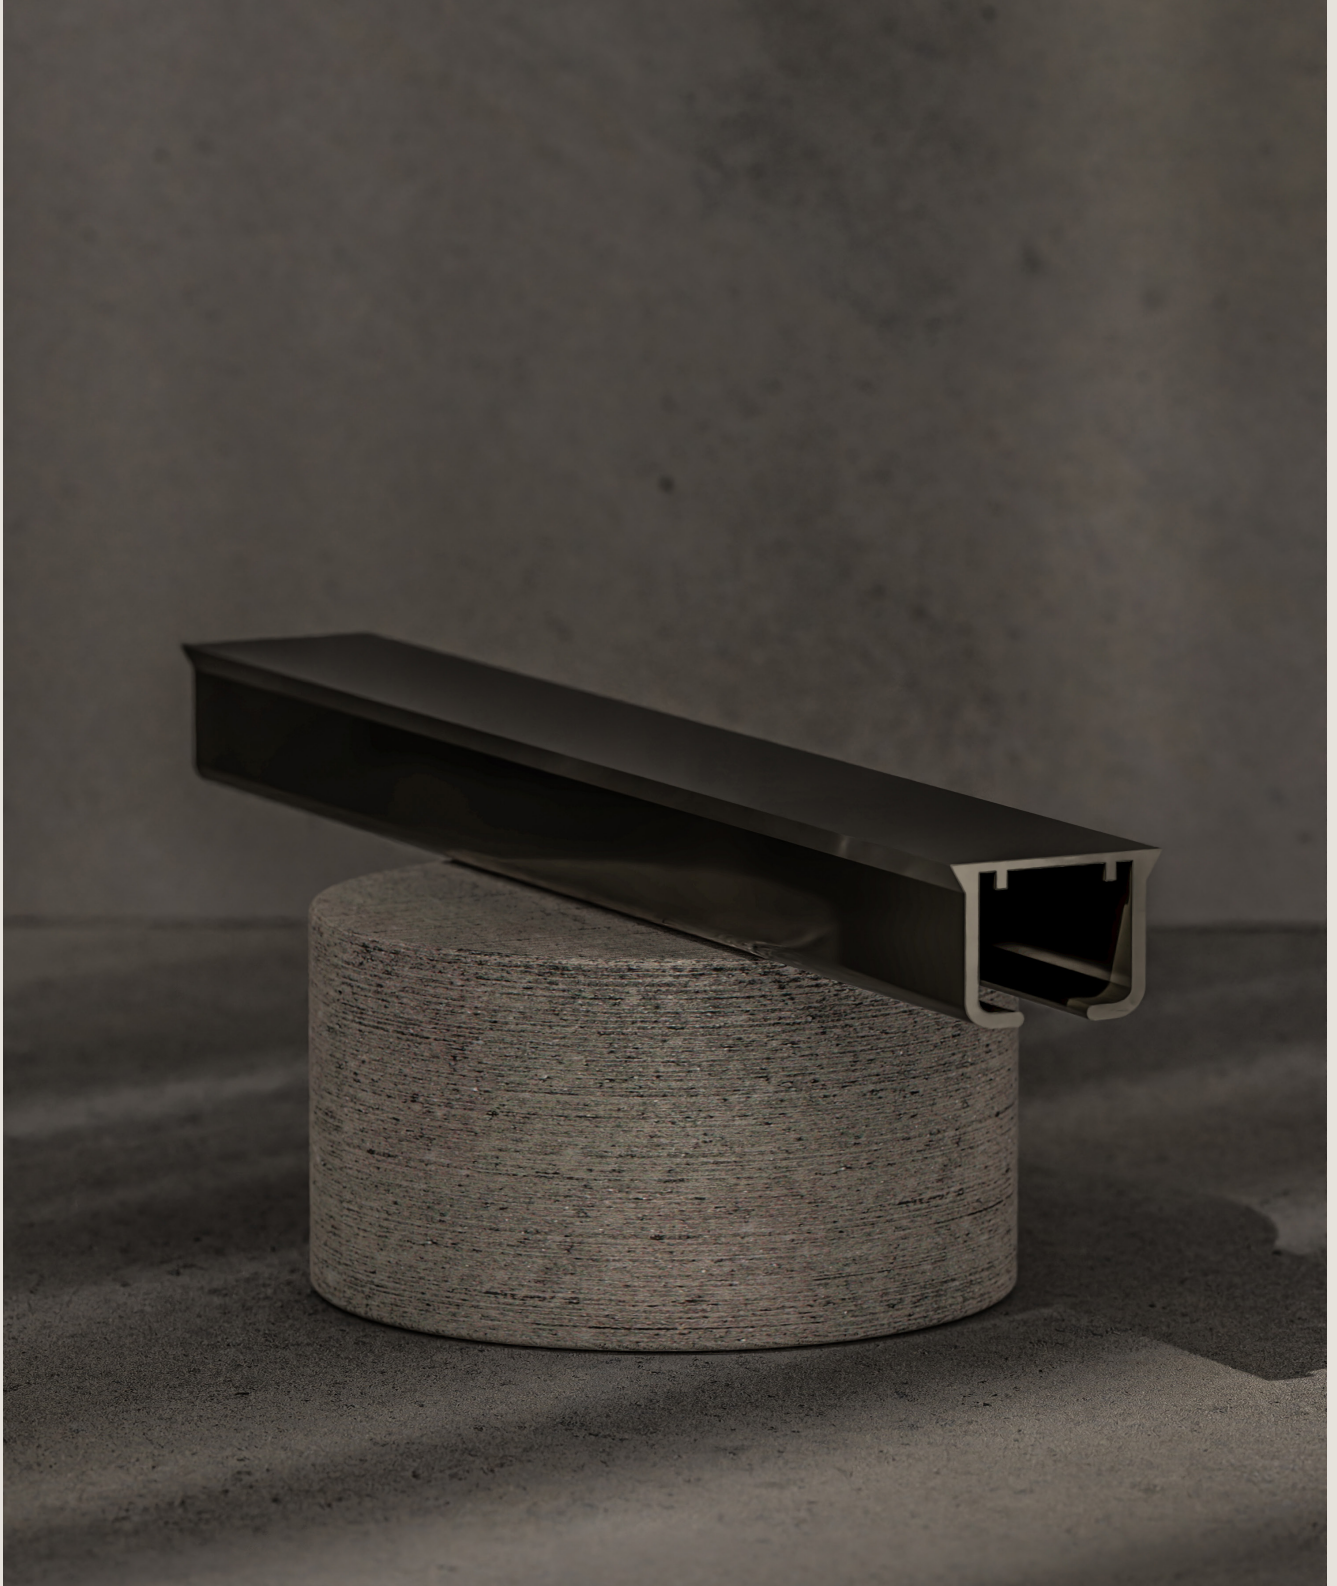

AP 1100 / 1121

Stilling

AP 1100 is our smallest curtain track for medium-weight curtains. The profile's architectonic look and strong "wings" make it ideal for professional projects. The AP 1121\* profile is identical to the AP 1100, but comes with pre-drilled holes for direct mounting without the use of brackets. AP 1100 is made from min. 75% recycled post-consumer aluminium and extruded using only renewable energy, making it part of our SUSTAIN™ portfolio.