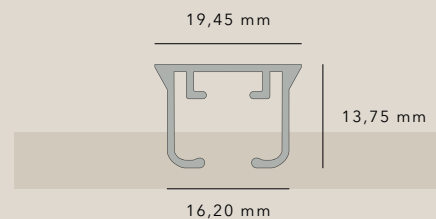

ORIGIN

RECOMMENDED USE

SPECIFICATIONS

Materials:
Aluminium alloy 6060/T5-6

Operation:
Hand drawn

Ext. dimensions:
19,45 x 13,75 mm

Track width:
6,0 mm

Length:
6000 mm

Max. load:
Up to 15 kg (see sep. table)

Environmental impact:
2,3 kg CO₂e per kg (extrusion)

MAXIMUM LOAD

The recommended max. load depends on many factors. Please see our Max. Load table.

PROFILE

	DESCRIPTION	COLOUR
 <p>NEW PRODUCT</p>	<p>AP 1170S</p> <p>Wide track profile 19,45 mm x 13,75 mm Separate track for LED light</p> <p>In lengths of 6 metres & in bulks of 60 metres</p>	<p>White Super Silver Black Dutch White Comice Avalon</p>

WAVE GLIDERS

6035	6037	14051	14058
			
Wave roller glider 12 mm wheel, metal eyelet 8 cm distance	Wave roller glider 10 mm wheel, metal eyelet 6 cm distance	Wave glider with swivel head 6 cm distance	Wave glider with swivel head 8 cm distance
White Length: 40 m	White Length: 30 m	White Length: 50 m	White Black Length: 50/100 m