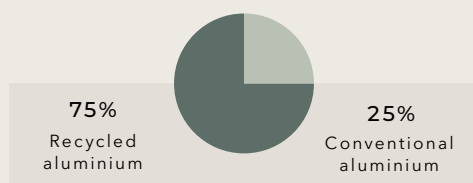

AP 1170

AP 1170 is a new version of our AP 1100, which is specifically designed for built-in LED ambiance lighting. LED highlights the sleek, architectural look of the profile and is an obvious choice for hospitality clients. AP 1170S is made from min. 75% recycled post-consumer aluminium and extruded using only renewable energy, making it part of our SUSTAIN™ portfolio.

COLOURS

Powder coating and wet lacquering in all RAL and standard NCS colours is possible for an additional charge.

MATERIALS

This profile is made from min. 75% recycled post-consumer waste. By mixing recycled aluminium with a smaller part of primary aluminium, we preserve the aluminium's durability and flexibility.