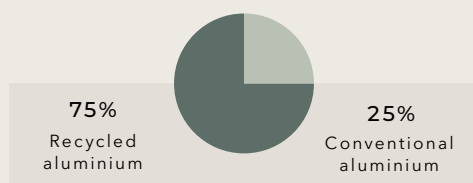

AP 1200 S

The AP 1200 S profile's architectural look and strong "wings" make it ideal for professional tasks. AP 1200 S is made from min. 75% recycled post-consumer aluminium and extruded using only renewable energy, making it part of our SUSTAIN™ portfolio.

COLOURS

Powder coating and wet lacquering in all RAL and standard NCS colours is possible for an additional charge.

MATERIALS

This profile is made from min. 75% recycled post-consumer waste. By mixing recycled aluminium with a smaller part of primary aluminium, we preserve the aluminium's durability and flexibility.