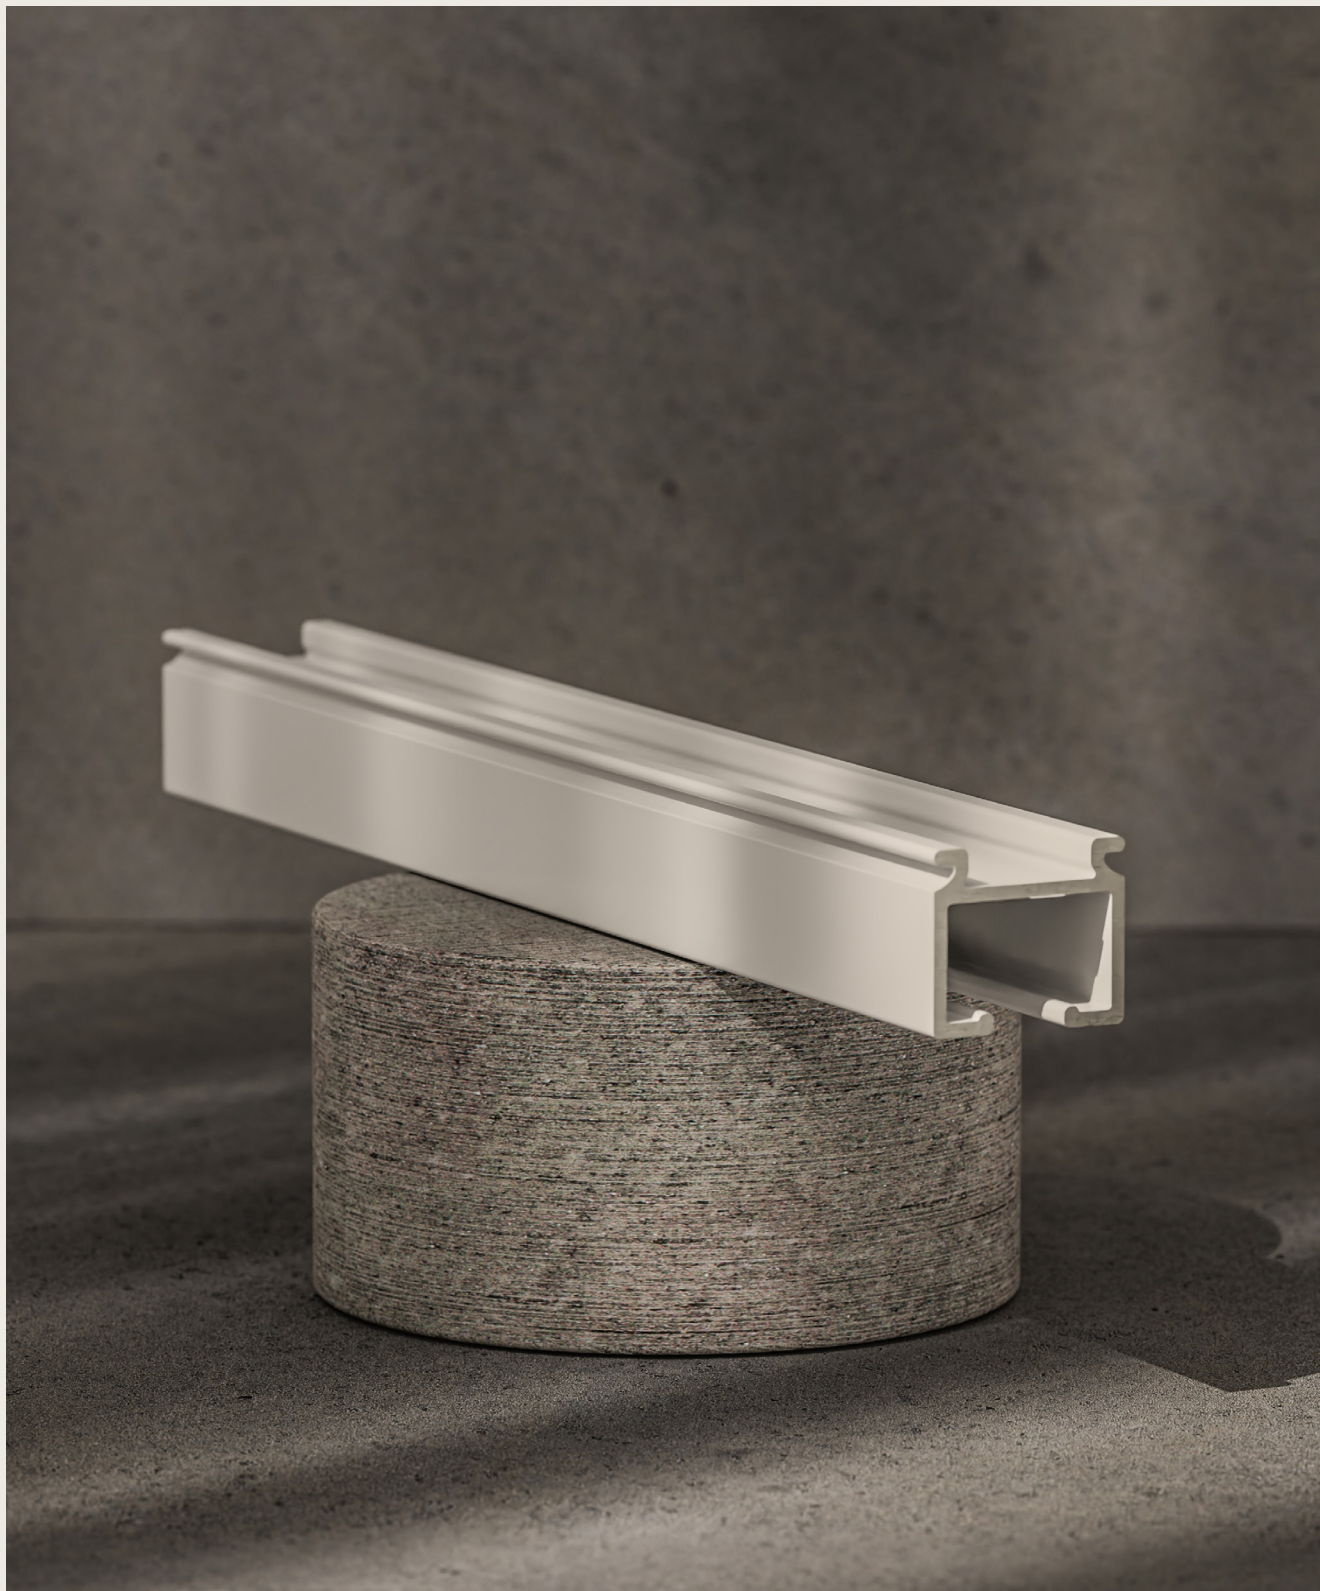

AP 1200 S

The AP 1200 S profile's architectural look and strong "wings" make it ideal for professional tasks. AP 1200 S is made from min. 75% recycled post-consumer aluminium and extruded using only renewable energy, making it part of our SUSTAIN™ portfolio.

COLOURS

Powder coating and wet lacquering in all RAL and standard NCS colours is possible for an additional charge.

MATERIALS

This profile is made from min. 75% recycled post-consumer waste. By mixing recycled aluminium with a smaller part of primary aluminium, we preserve the aluminium's durability and flexibility.

Min. 10 (recommended)

Environmental impact:

2,3 kg CO₂e per kg (extrusion)

MAXIMUM LOAD

The recommended max. load depends on many factors. Please see our Max. Load table.

PROFILE

	DESCRIPTION	COLOUR
	<p>AP 1200S</p> <p>Wide track profile 17,40 mm x 15,20 mm</p> <p>In lengths of 6 metres & bulks of 60 or 180 metres</p>	<p>White Super Silver Black</p>