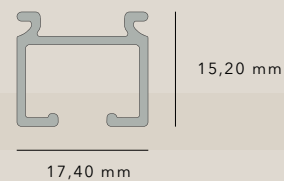

ORIGIN

RECOMMENDED USE

SPECIFICATIONS

Materials:

Aluminium alloy 6060/T5-6

Operation:

Hand drawn

Ext. dimensions:

17,40 mm x 15,20 mm

Track width:

6,0 mm

Length:

6000 mm

Max. load:

Up to 13,5 kg (see sep. table)

Bending radius:

Min. 10 (recommended)

Environmental impact:

2,3 kg CO₂e per kg (extrusion)

MAXIMUM LOAD

The recommended max. load depends on many factors. Please see our Max. Load table.

PROFILE

	DESCRIPTION	COLOUR
	<p>AP 1200S</p> <p>Wide track profile 17,40 mm x 15,20 mm</p> <p>In lengths of 6 metres & bulks of 60 or 180 metres</p>	<p>White Super Silver Black</p>

WAVE GLIDERS

14051	14058		
			
Wave glider with swivel head 6 cm distance	Wave glider with swivel head 8 cm distance		
White Length: 50 m	White Black Length: 50/100 m		

ADDITIONAL ACCESSORIES

1310	5744	2571	
			
Joiner	Twist end stop in plastic/metal	Curtain hook 22 mm int. 28 mm ext.	
White Silver Quantity: 10 pcs	White Black Quantity: 100 pcs	White Black Quantity: 2000 pcs	