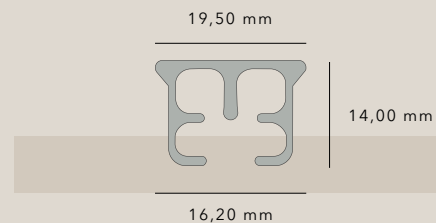

RECOMMENDED USE

Ceiling-
mounting

Wall
mounting

Ceiling
supports

Bending

Milling

Recessing

SPECIFICATIONS

Materials:

Aluminium alloy 6060/T5-6

Operation:

Cord drawn

Ext. dimensions:

19,50 mm x 14,00 mm

Track width:

6,0 mm

Length:

6000 mm

Max. load:

Up to 12 kg (see sep. table)

Bending radius:

Min. 11 (recommended)

MAXIMUM LOAD

The recommended max. load depends on many factors. Please see our Max. Load table.