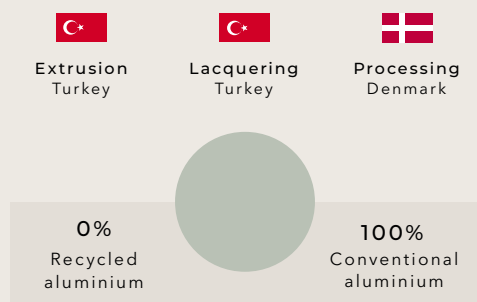

COLOURS

Powder coating and wet lacquering in all RAL and standard NCS colours is possible for an additional charge.

ORIGIN & MATERIALS

OR

We offer our AP 2001 in two versions. A conventional version extruded from virgin material or a recycled SUSTAIN™ version ("S") extruded from min. 75% post-consumer aluminium. Please inquire about available combinations.