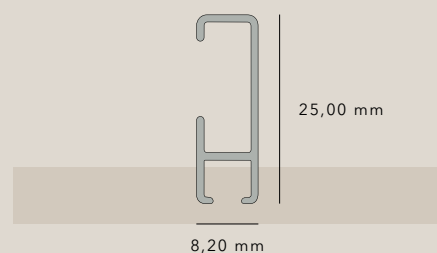

RECOMMENDED USE

SPECIFICATIONS

Materials:
Aluminium alloy 6060/T5-6

Operation:
Hand drawn

Ext. dimensions:
8,20 mm x 25,00 mm

Track width:
4,0 mm

Length:
6000 mm

Max. load:
Up to 8 kg (see sep. table)

PROFILE

	DESCRIPTION	COLOUR
	<p>AP 2001S / AP 2001</p> <p>Narrow track profile 8,20 mm x 25,00 mm</p> <p>In lengths of 6 metres & bulks of 60 or 180 metres</p> <p><i>AP 2001 can be milled vertically for church windows - please contact us for details</i></p>	<p>AP 2001S White Super Silver Black Gold (ano.) Bronze (ano.)</p> <p>AP 2001 White Super Silver Black</p>