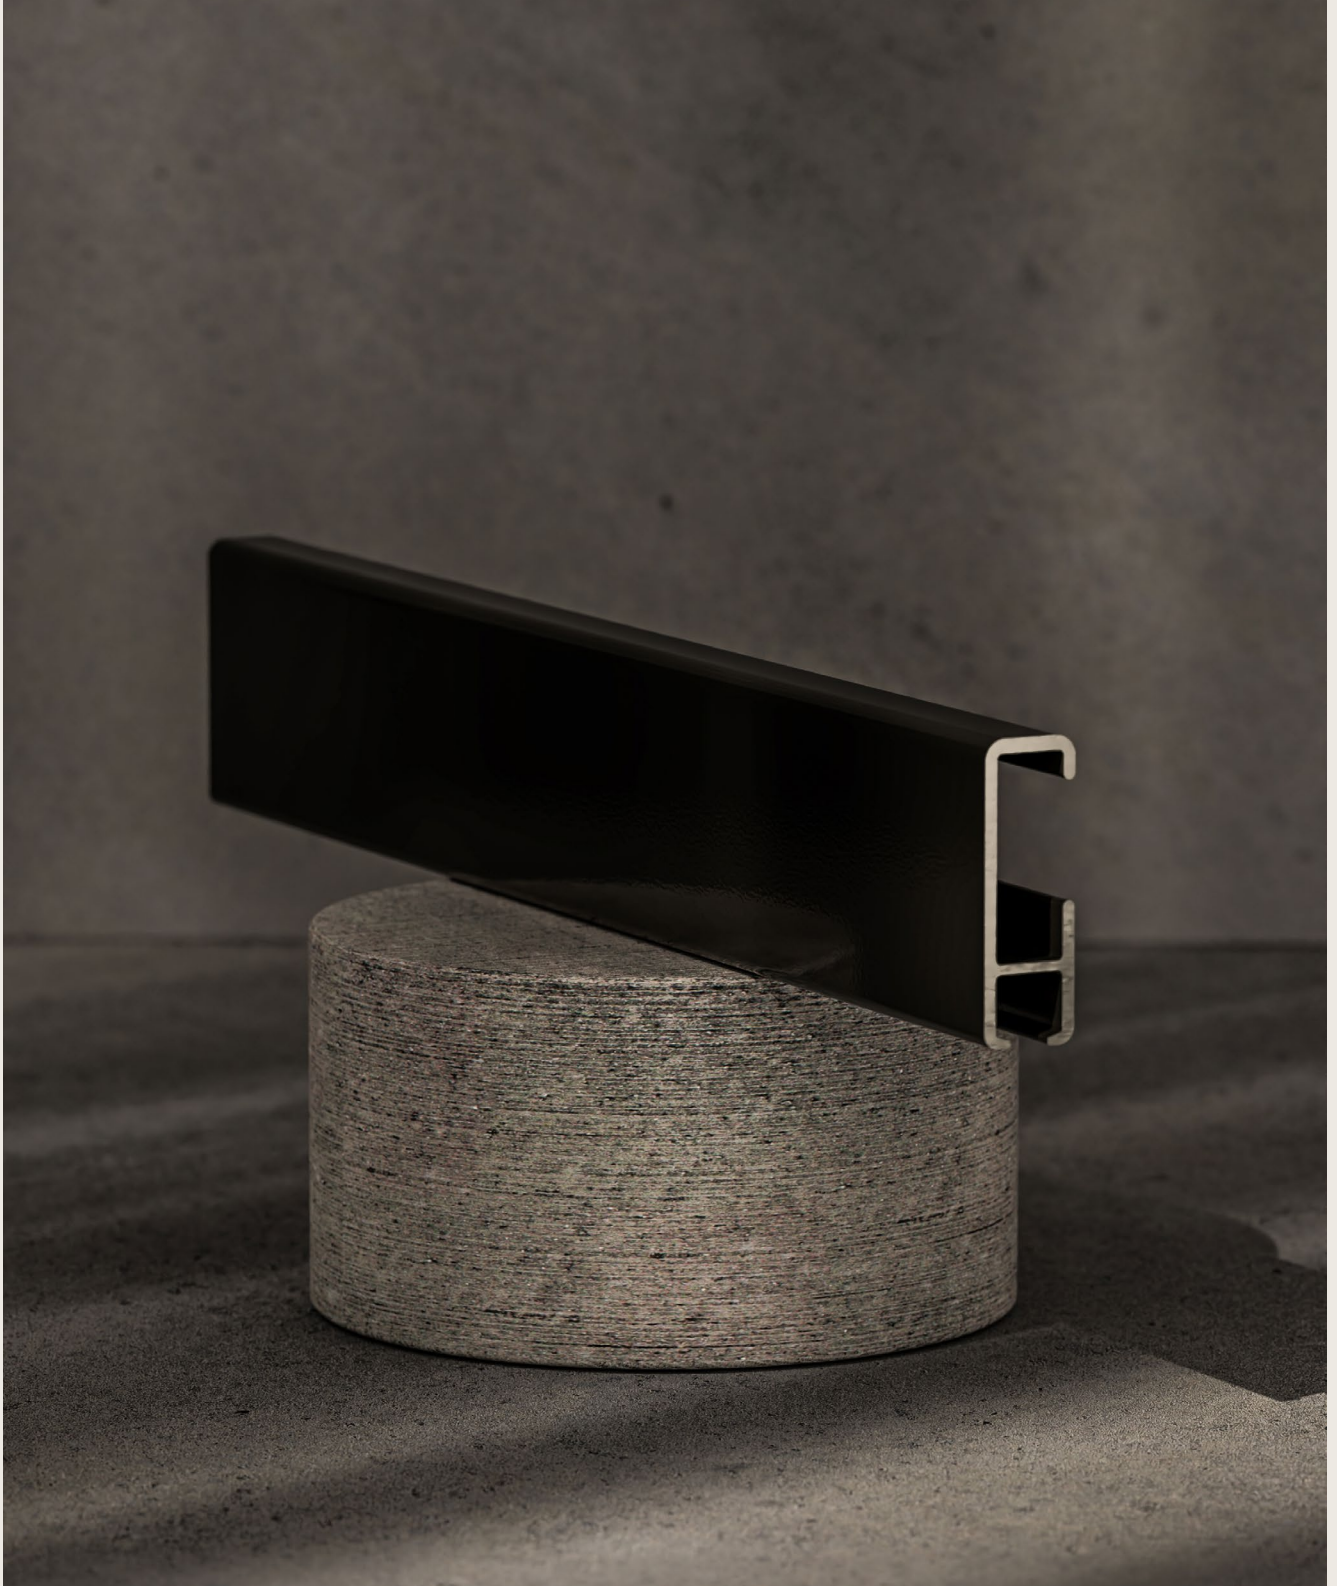

AP 2001

AP 2001 is a modern classic with a sleek, stylish look. Since the original profile was created in 1981, it has been a favourite among architects, contractors and private homeowners alike. AP 2001S is made from min. 75% recycled post-consumer aluminium and extruded using only renewable energy, making it part of our SUSTAIN™ portfolio.