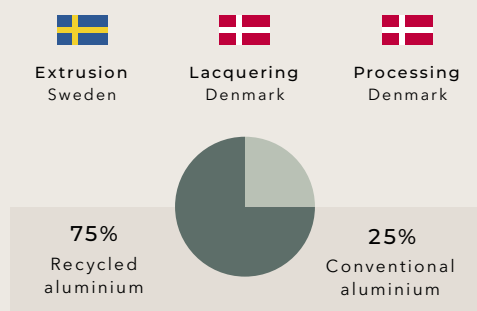

AP 2001

AP 2001 is a modern classic with a sleek, stylish look. Since the original profile was created in 1981, it has been a favourite among architects, contractors and private homeowners alike. AP 2001S is made from min. 75% recycled post-consumer aluminium and extruded using only renewable energy, making it part of our SUSTAIN™ portfolio.

COLOURS

Powder coating and wet lacquering in all RAL and standard NCS colours is possible for an additional charge.

ORIGIN & MATERIALS

OR

We offer our AP 2001 in two versions. A conventional version extruded from virgin material or a recycled SUSTAIN™ version ("S") extruded from min. 75% post-consumer aluminium. Please inquire about available combinations.