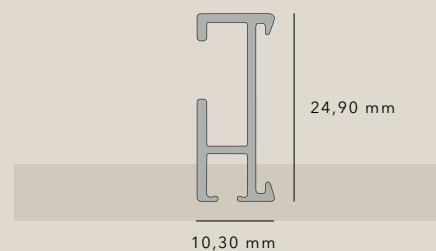

RECOMMENDED USE