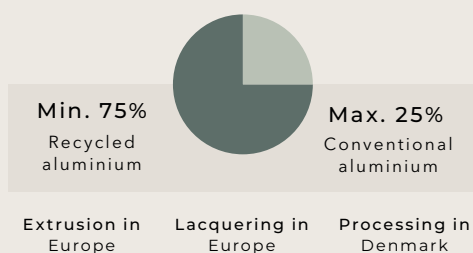

AP 2002S

Stilling

AP 2002S is a velcro profile which is a popular and easy solution for both lift curtains and cornices, where the velcro on the front is used to fasten the fabric. The AP 2002S works with our user-friendly mounting accessories, including swivel- and side brackets, making it incredibly easy to install and very flexible in use. Produced in minimum 75% recycled aluminium making it part of our SUSTAIN™ portfolio.

COLOURS

White

Silver

MATERIALS & ORIGIN

Scan for more info about SUSTAIN™

RECOMMENDED USE

SPECIFICATIONS

Materials: