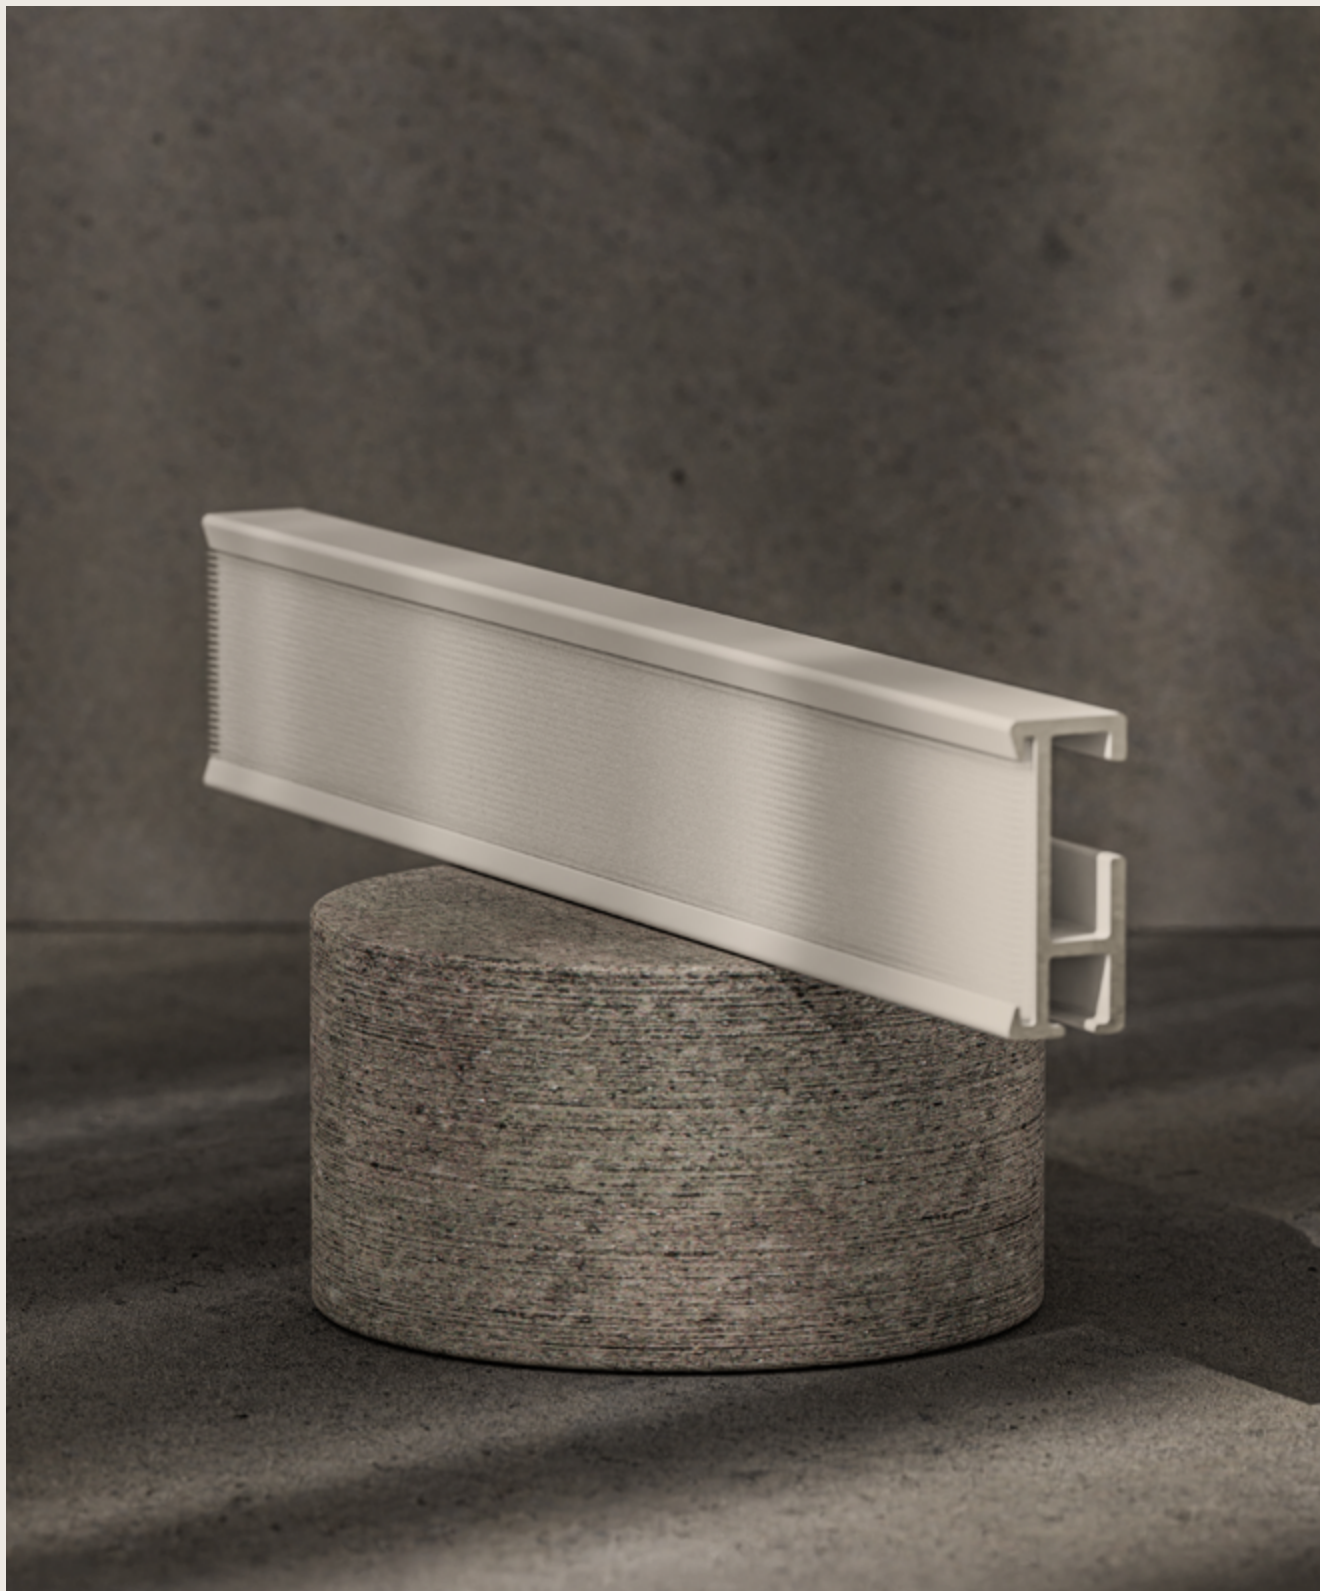

AP 2002S

Stilling

AP 2002S is a velcro profile which is a popular and easy solution for both lift curtains and cornices, where the velcro on the front is used to fasten the fabric. The AP 2002S works with our user-friendly mounting accessories, including swivel- and side brackets, making it incredibly easy to install and very flexible in use. Produced in minimum 75% recycled aluminium making it part of our SUSTAIN™ portfolio.

COLOURS

White

Silver

MATERIALS & ORIGIN

Scan for more info about SUSTAIN™

RECOMMENDED USE

SPECIFICATIONS

Materials: