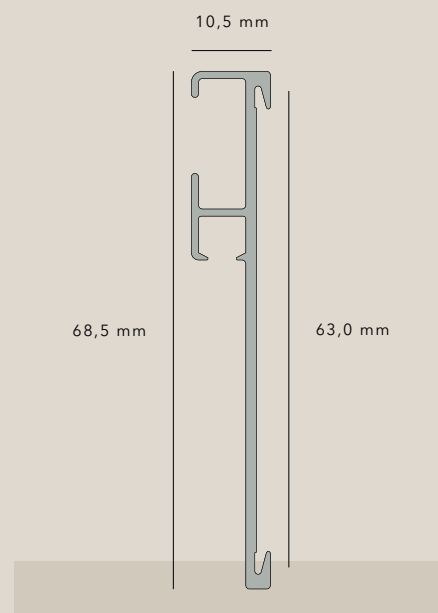

RECOMMENDED FOR

Ceiling
mounting

Wall
mounting

Ceiling
supports

Bending

Milling

Recessing

SPECIFICATIONS

Materials:

Aluminium alloy 6060/T5-6

Operation:

Stationary

Ext. dimensions:

68,5 mm x 10,5 mm

Track width:

4,0 mm

Length:

6000 mm

Bending radius:

10 (standard)

Environmental impact:

2,3 kg CO₂e per kg (extrusion)