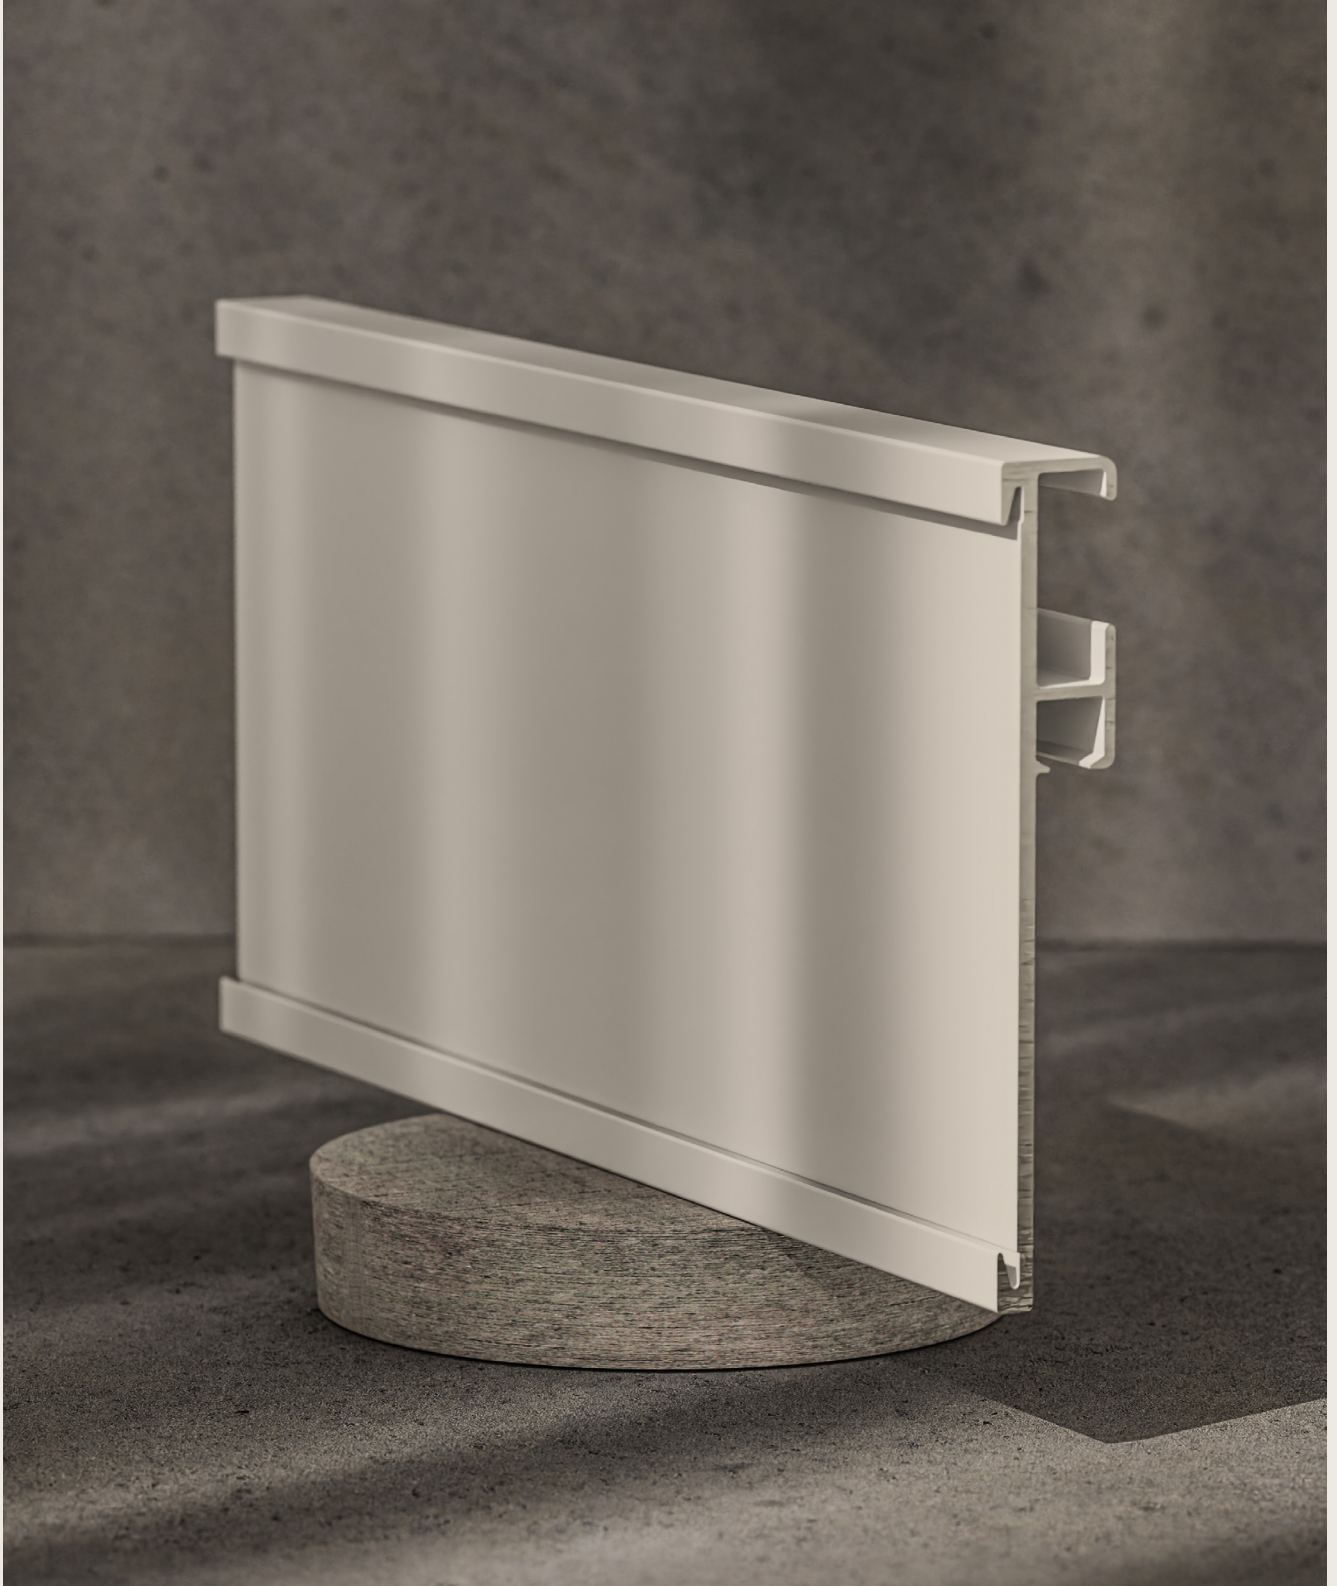

# AP 2668

The AP 2668 cornice is a stylish addition to curtains or roman blinds. The profile is used with 63 mm vertical slats or regular fabric with fleece lining. AP 2668 can also be used without textiles. You can choose custom lacquering to match your wall colour (add. cost). Our cornice profiles come in 3 sizes, are all made from min. 75% recycled post-consumer aluminium waste and extruded using only renewable energy, making them part of our SUSTAIN™ portfolio.

## MATERIALS

This profile is made from min. 75% recycled post-consumer waste. By mixing recycled aluminium with a smaller part of primary aluminium, we preserve the aluminium's durability and flexibility.