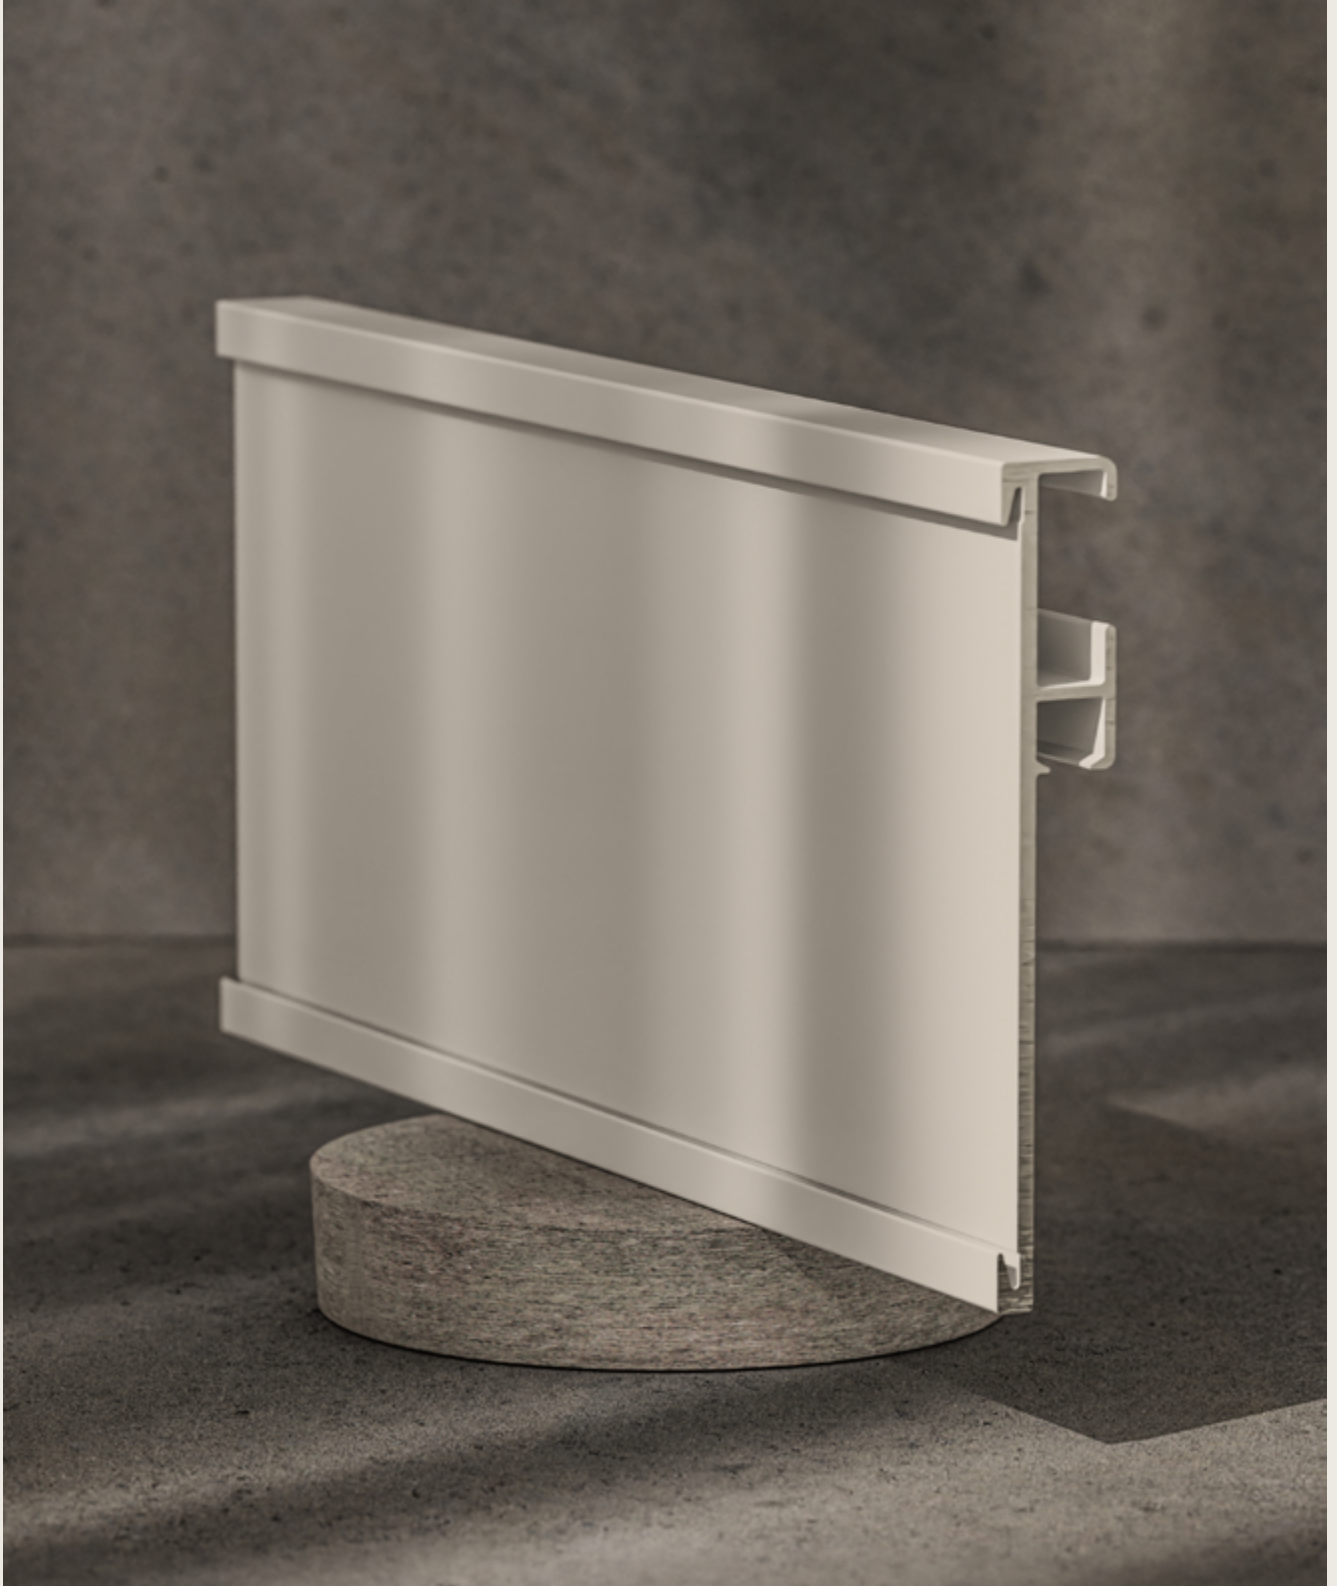

AP 2668

Stilling

The AP 2668 cornice is a stylish addition to curtains or roman shades. The profile is used with 63 mm vertical slats or regular fabric with fleece lining. AP 2668 can also be used without textiles.

COLOURS

White

Silver
(Ano.)

Gold
metallic

RECOMMENDED FOR

Ceiling-
mounting

Wall
mounting

Ceiling
supports

10 cm (standard)

We are currently depleting our stock of AP 2668, produced in conventional material. After this, the profile will be discontinued.

PROFILE

	DESCRIPTION	COLOUR
	<p>AP 2668</p> <p>Cornice profile 68,5 mm x 10,5 mm</p> <p>For 63 mm vertical slats or fleece lining used with regular fabrics</p> <p><i>Please note that our cornices cannot be milled and can only be bent radius 10.</i></p>	<p>White Silver (Ano.) Gold metallic</p>