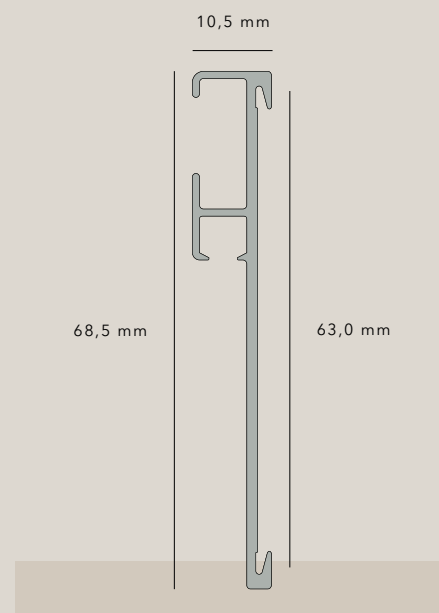

AP 2668

Stilling

The AP 2668 cornice is a stylish addition to curtains or roman shades. The profile is used with 63 mm vertical slats or regular fabric with fleece lining. AP 2668 can also be used without textiles.

COLOURS

White

Silver
(Ano.)

Gold
metallic

RECOMMENDED FOR

Ceiling-
mounting

Wall
mounting

Ceiling
supports

Stationary

Ext. dimensions:

68,5 mm x 10,5 mm

Track width:

4,0 mm

Length:

6000 mm

Bending radius:

10 cm (standard)

We are currently depleting our stock of AP 2668, produced in conventional material. After this, the profile will be discontinued.

PROFILE

	DESCRIPTION	COLOUR
	<p>AP 2668</p> <p>Cornice profile 68,5 mm x 10,5 mm</p> <p>For 63 mm vertical slats or fleece lining used with regular fabrics</p> <p><i>Please note that our cornices cannot be milled and can only be bent radius 10.</i></p>	<p>White Silver (Ano.) Gold metallic</p>