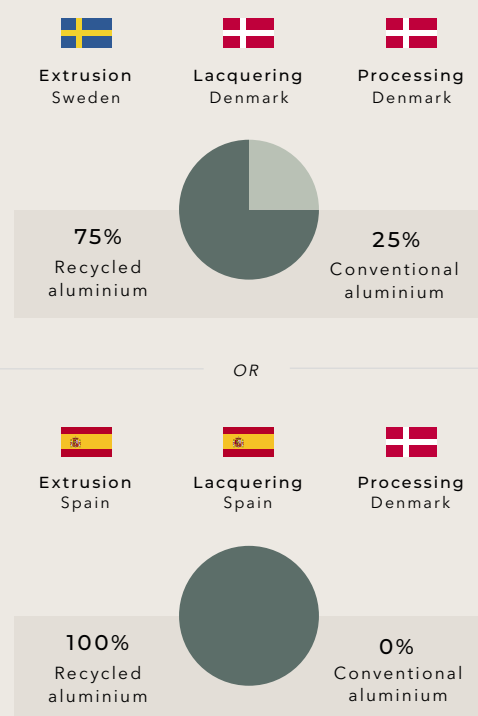

ORIGIN & MATERIALS

We produce our AP 9001 profile in two versions of recycled aluminium. A version made from min. 75% recycled post-consumer aluminium and a version from 100% recycled aluminium, where min. 60% is from post-consumer waste. Both version carry our SUSTAIN™ label.