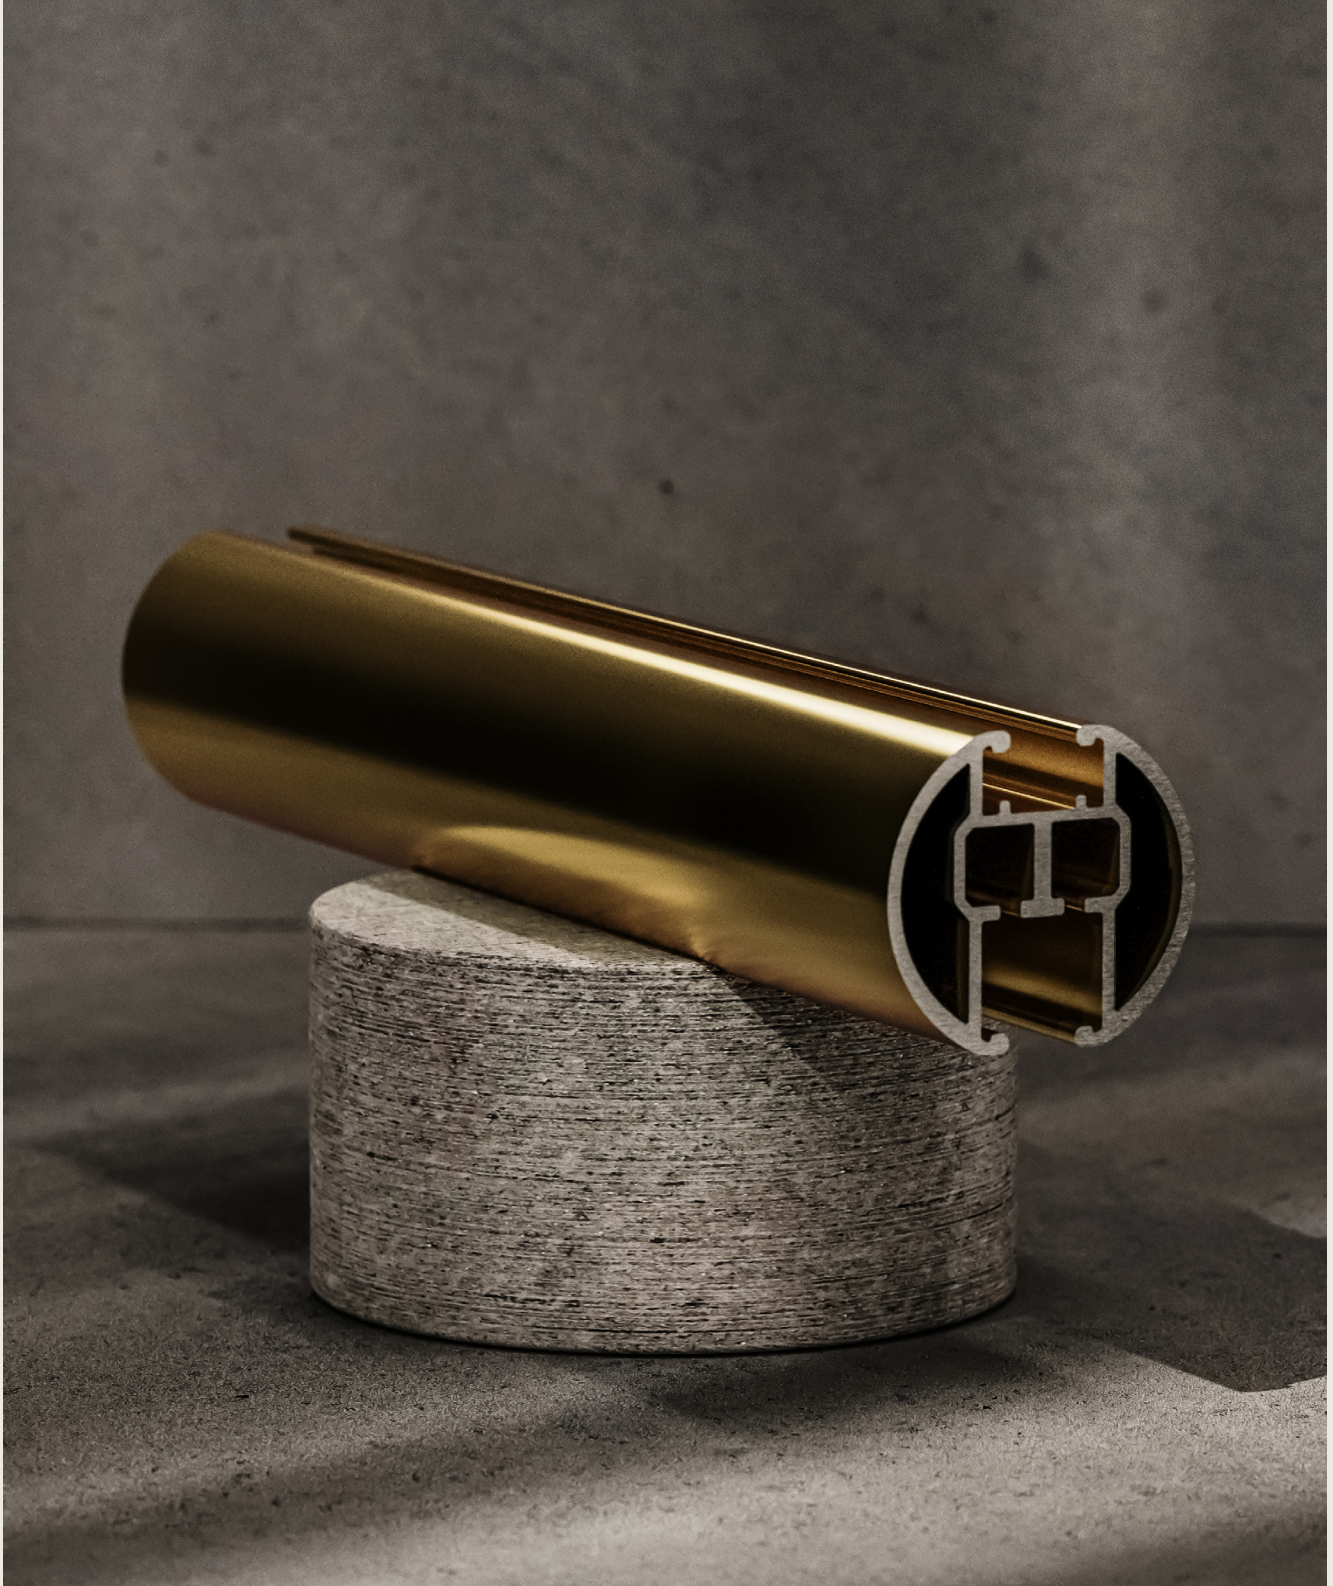

# AP 9001

AP 9001 looks like a classic curtain rod with its beautiful, circular shape, while it has the functionality of a curtain track. The profile can be both bent and curved and it can carry heavy curtains with wave gliders. It comes with several decorative design fittings and end caps and in 6 beautiful collection colours. AP 9001 is made from min. 75% recycled aluminium, making it part of our SUSTAIN™ portfolio.

END CAPS

679928	672228		
			
Flat end cap	Round end cap		
<p>White Super Silver (from Q1) Black Gold Antique</p> <p>Quantity: 10 pcs</p>	<p>White Super Silver (from Q1) Black Gold Antique</p> <p>Quantity: 10 pcs</p>		