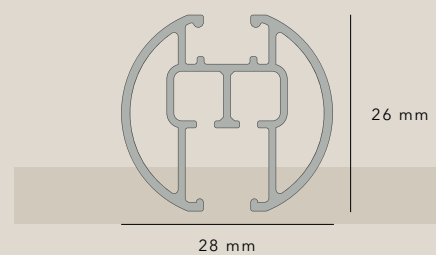

RECOMMENDED USE