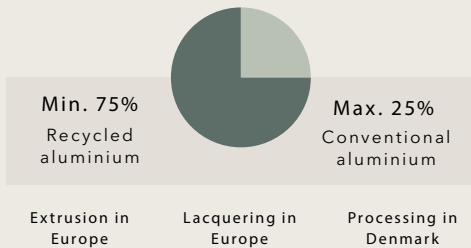

MATERIALS & ORIGIN

Scan for more info about SUSTAIN™