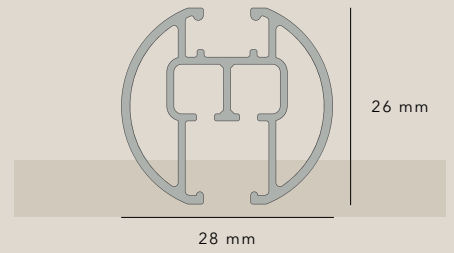

AP 9001S

Stilling

AP 9001S looks like a classic curtain rod with its beautiful, circular shape, while it has the functionality of a curtain track. The profile can be both bent and curved and it can carry heavy curtains with wave gliders. It comes with several decorative design fittings and end caps and in 5 beautiful collection colours. AP 9001S is produced from minimum 75% recycled aluminium, making it part of our SUSTAIN™ portfolio.

COLOURS

MATERIALS & ORIGIN

Scan for more info about SUSTAIN™

RECOMMENDED USE

SPECIFICATIONS

**Material:**  
Aluminium alloy 6060-6063/T5-6

**Operation:**  
Hand drawn  
Cord drawn

**Ext. dimensions:**  
26,0 mm x 28,0 mm

**Track width:**  
6,0 mm

**Length:**  
6000 mm / 4000 mm (Gold)

**Max. load:**  
Up to 16,5 kg (see sep. table)

**Bending radius:**  
Min. 25 (recommended)

**Environmental impact:**  
2,4 kg CO<sub>2</sub>e per kg (extrusion)

MAXIMUM LOAD

The recommended max. load depends on many factors. Please see our Max. Load table.

PROFILE

	DESCRIPTION	COLOUR
	<p>AP 9001S</p> <p>Wide track profile 26,0 mm x 28,0 mm</p> <p>In lengths of 6 metres &amp; bulks of 180 metres (white) &amp; 60 metres (Super Silver, Anthracite, Black, Antique)</p> <p>Not recommended for joining.</p>	<p>AP 9001S</p> <p>White Super Silver Anthracite Black Antique</p>