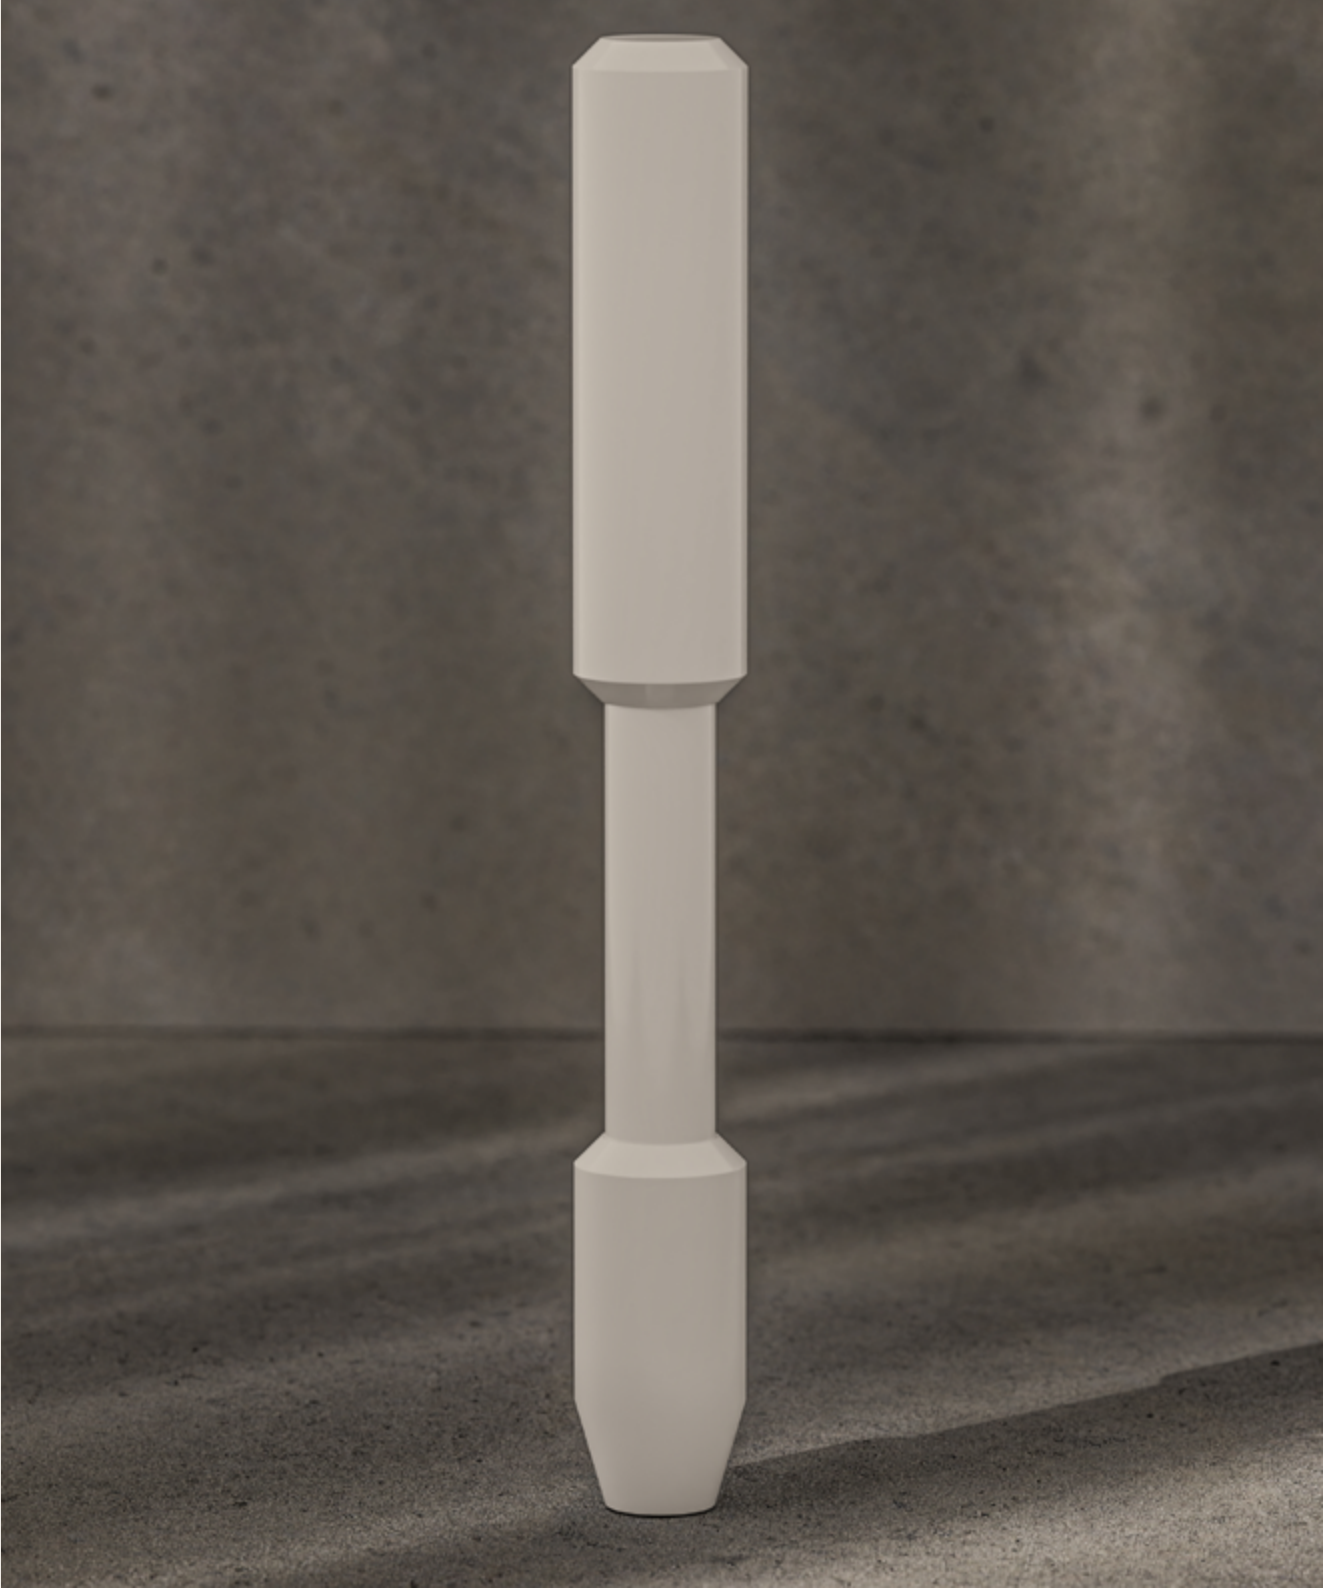

## CEILING SUPPORTS

ILLUSTRATION	ART.	DESCRIPTION	COLOUR
		<b>RECOMMENDED FOR AP 5001</b>	<div style="background-color: yellow; border-radius: 50%; padding: 5px; display: inline-block;">NOW IN SUPER SILVER</div>  White Silver (ano.) Black Super Silver
	5022/020	20 cm ceiling support w/ 8 mm tube	
	5022/040	40 cm ceiling support w/ 8 mm tube	
	5022/060	60 cm ceiling support w/ 8 mm tube	
	5022/080	80 cm ceiling support w/ 8 mm tube	
	5022/100	100 cm ceiling support w/ 8 mm tube	
	5022/125	125 cm ceiling support w/ 8 mm tube	
	5022/150	150 cm ceiling support w/ 8 mm tube	
	5022/175	175 cm ceiling support w/ 8 mm tube	
	5022/200	200 cm ceiling support w/ 8 mm tube	
		<i>Minimum height 9 cm</i>	

## CEILING SUPPORTS

ILLUSTRATION	ART.	DESCRIPTION	COLOUR
		<b>RECOMMENDED FOR AP 9001</b>	<div style="background-color: yellow; border-radius: 50%; padding: 5px; display: inline-block;">NOW IN SUPER SILVER</div>  White Silver (ano.) Black Super Silver
	5023/020	20 cm ceiling support w/ 8 mm tube	
	5023/040	40 cm ceiling support w/ 8 mm tube	
	5023/060	60 cm ceiling support w/ 8 mm tube	
	5023/080	80 cm ceiling support w/ 8 mm tube	
	5023/100	100 cm ceiling support w/ 8 mm tube	
	5023/125	125 cm ceiling support w/ 8 mm tube	
	5023/150	150 cm ceiling support w/ 8 mm tube	
	5023/175	175 cm ceiling support w/ 8 mm tube	
	5023/200	200 cm ceiling support w/ 8 mm tube	
		<i>Minimum height 9 cm</i>	