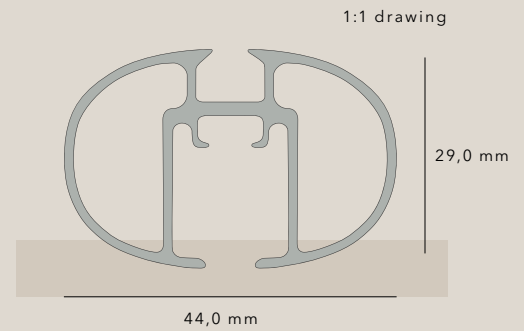

MATERIALS & ORIGIN

RECOMMENDED USE