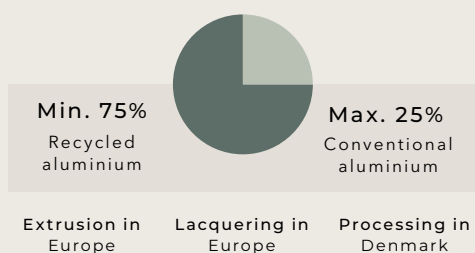

The AP 8990S is our most premium roman shade system, operated with a smart pump function called Smartlift™, which makes the blind smooth and easy to operate. Another advantage of Smartlift™ is that the cord is always the same length. Weight capacity of up to 4.5 kg. The profile is produced from minimum 75% recycled aluminium, making it part of our SUSTAIN™ portfolio.

COLOURS

White

MATERIALS & ORIGIN

Scan for more info about SUSTAIN™