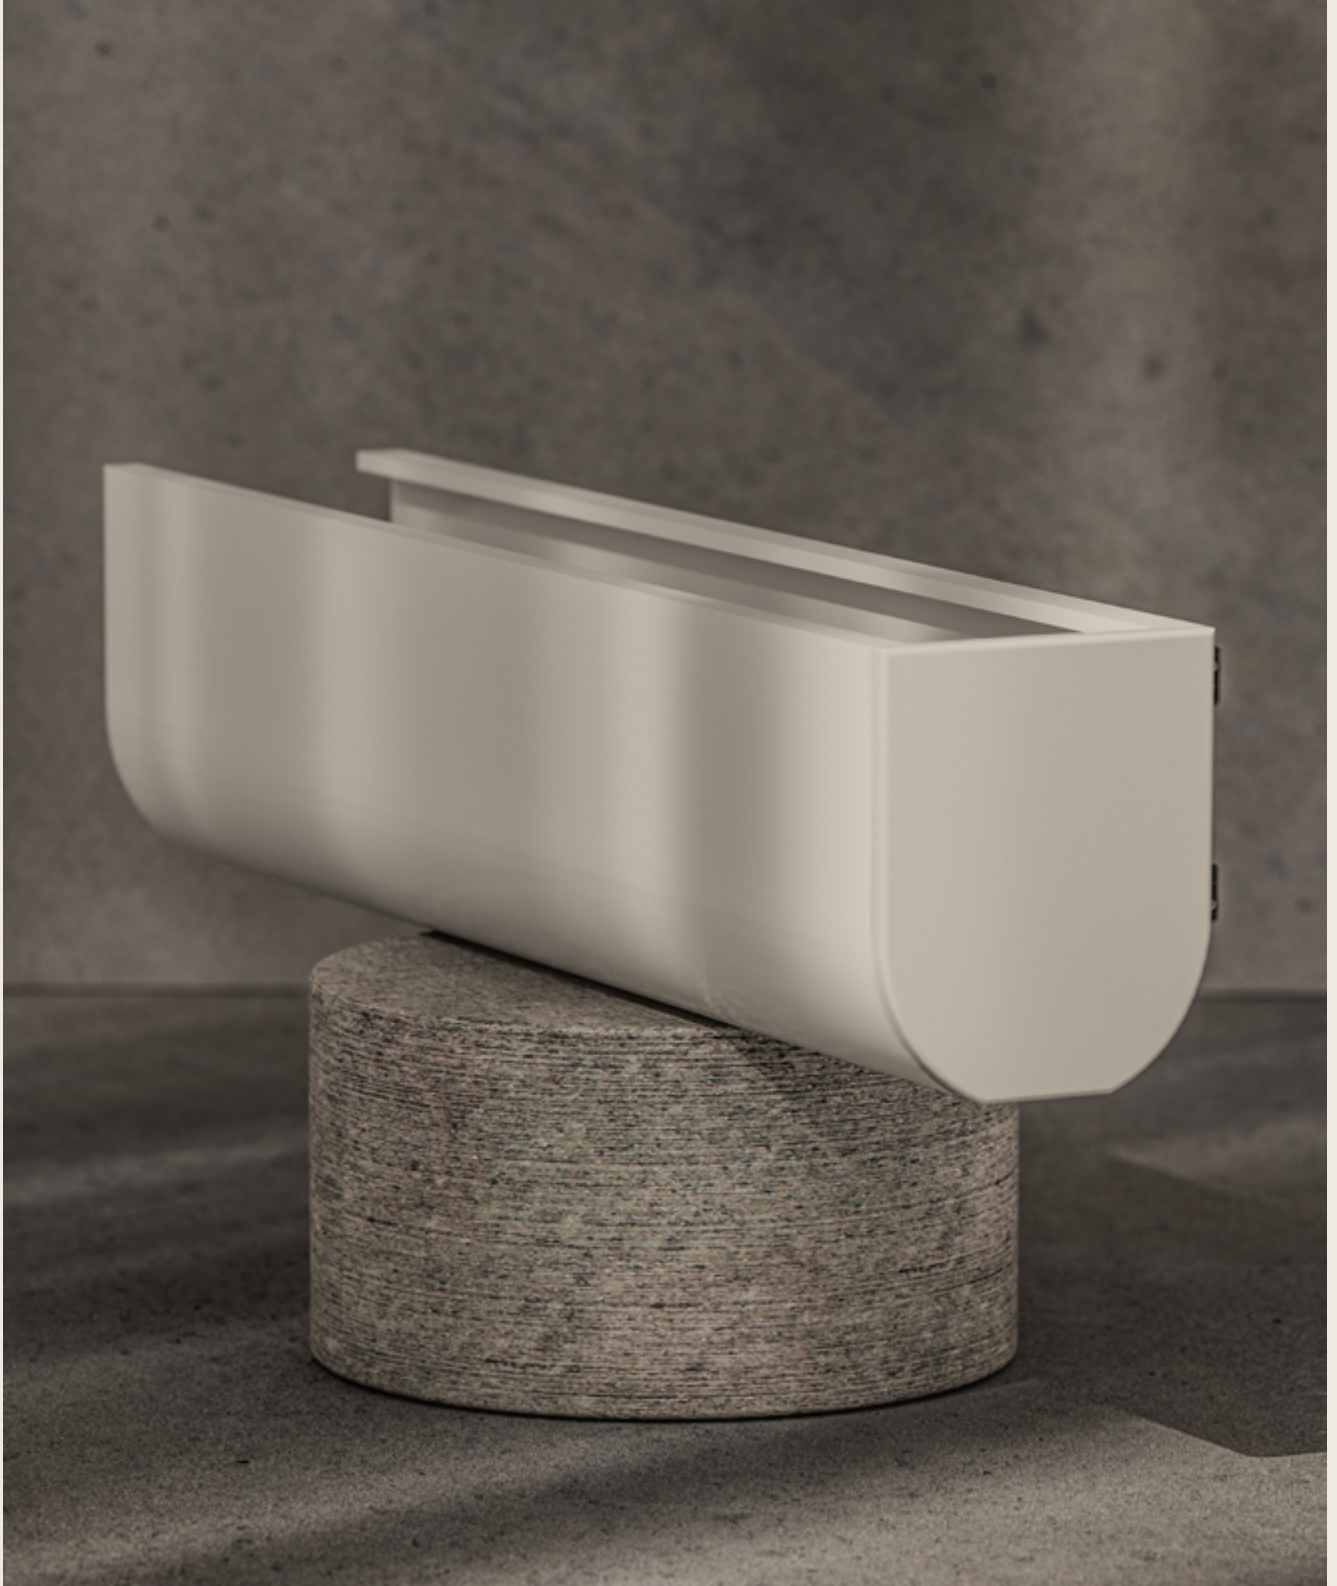

AP 8990S SMARTLIFT™

Stilling

The AP 8990S is our most premium roman shade system, operated with a smart pump function called Smartlift™, which makes the blind smooth and easy to operate. Another advantage of Smartlift™ is that the cord is always the same length. Weight capacity of up to 4.5 kg. The profile is produced from minimum 75% recycled aluminium, making it part of our SUSTAIN™ portfolio.

#### COLOURS

White