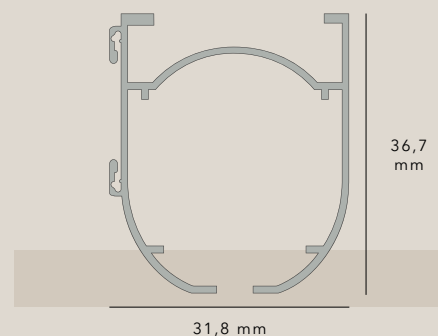

The AP 8990S is our most premium roman shade system, operated with a smart pump function called Smartlift™, which makes the blind smooth and easy to operate. Another advantage of Smartlift™ is that the cord is always the same length. Weight capacity of up to 4.5 kg. The profile is produced from minimum 75% recycled aluminium, making it part of our SUSTAIN™ portfolio.

COLOURS

White

MATERIALS & ORIGIN

Scan for more info about SUSTAIN™

RECOMMENDED USE

SPECIFICATIONS

Material:
Aluminium alloy 6060-6063/T5-6

Operation:
Smartlift™

Ext. dimensions:
31,7 mm x 37,0 mm

Min. size (recommended)
Min. width 80 cm
Min. bottom weight 400 g

Max. size (recommended)
Max. width 280 cm
Max. bottom weight 500 g

Length:
5800 mm

Environmental impact:
2,56 kg CO₂e per kg (unextruded)